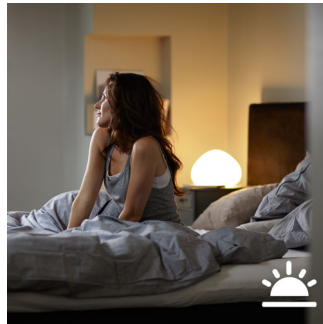

Limitless possibilities

- Be creative with 16 million colors
- Sync lights with music and movies
- Light up your gaming
- Wake up and go to sleep naturally
- Create your ambiance with warm white to cool daylight
- Relax, read, concentrate and energize with light recipes
- Smart control, home and away
- Set timers for your convenience
- Installation free dimming
- Control with your voice
- Requires a Philips Hue bridge
- Wirelessly controllable LED bulb
- Dimmable only with Philips Hue compatible devices

PHILIPS

Highlights

Be creative with colors

Play with light and choose from 16 million colors to instantly change the look and atmosphere of your room. Set the scene effortlessly with one touch of a button. Use a favourite photo and relive that special moment with splashes of light. Save your favourite light settings and recall them whenever you want with the tap of a finger

Sync with music and movies

Extend your TV viewing experience to the whole room or sync light to your favorite music and see how light reacts to the rhythm. Download the third party apps and discover the amazing things you can do with Philips Hue.

Light up your gaming

Lift your gaming experience to the next level. Download the third party apps and discover the amazing things you can do with Philips Hue.

Wake up and go to sleep

Philips Hue will help get you out of bed the way you like it, helping you start your day feeling refreshed. The light brightness increases gradually mimicking the effect of sunrise and helps you wake up naturally, instead of being woken up by the loud sound of an alarm clock. Start your day, the right way. In the evening, the relaxing warm white light helps you to unwind, relax and prepare your body for a good night's sleep.