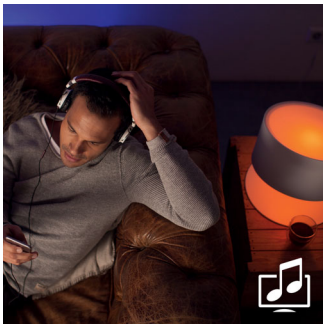

Limitless possibilities

- Be creative with 16 million colors
- Sync lights with music and movies
- Light up your gaming
- Wake up and go to sleep naturally
- Create your ambiance with warm white to cool daylight
- Relax, read, concentrate and energize with light recipes
- Smart control, home and away
- Set timers for your convenience
- Installation free dimming
- Control with your voice
- Requires a Philips Hue bridge
- Wirelessly controllable LED bulb
- Dimmable only with Philips Hue compatible devices

PHILIPS

Highlights

Be creative with colors

Play with light and choose from 16 million colors to instantly change the look and atmosphere of your room. Set the scene effortlessly with one touch of a button. Use a favourite photo and relive that special moment with splashes of light. Save your favourite light settings and recall them whenever you want with the tap of a finger

Sync with music and movies

Extend your TV viewing experience to the whole room or sync light to your favorite music and see how light reacts to the rhythm. Download the third party apps and discover the amazing things you can do with Philips Hue.

Light up your gaming

Lift your gaming experience to the next level. Download the third party apps and discover the amazing things you can do with Philips Hue.

Wake up and go to sleep

Philips Hue will help get you out of bed the way you like it, helping you start your day feeling refreshed. The light brightness increases gradually mimicking the effect of sunrise and helps you wake up naturally, instead of being woken up by the loud sound of an alarm clock. Start your day, the right way. In the evening, the relaxing warm white light helps you to unwind, relax and prepare your body for a good night's sleep.