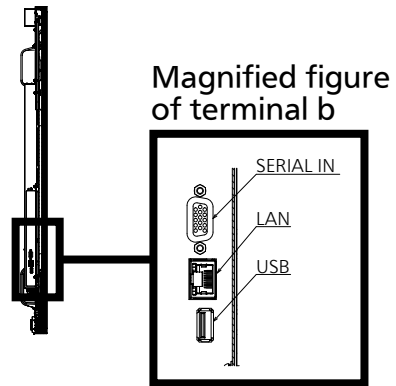

*When operated directly in front of receptor.

INCLUDED ACCESSORIES

- AC cord (78" (2.0 m))
- Remote Control
- Batteries (AAA size) x 2
- Clamper x 3
- CD-ROM/User manual
- Operating instruction book

DIMENSIONS

Drawing of terminals

View from back

Sectional view of A-A

Magnified figure of terminal a

75EF1

Units : inches (mm)

	VIDEO AV IN	PC IN	HDMI	DVI-D IN	SERIAL IN	LAN	USB
A	0.53 (13.5)	0.56 (14.2)	0.44 (11.3)	0.51 (13.0)	0.56 (14.2)	0.5 (12.6)	0.47 (12.0)
B	0.07 (1.7)	0.2 (5.1)	-	0.22 (5.6)	-	-	-
C	1.27 (32.2)						