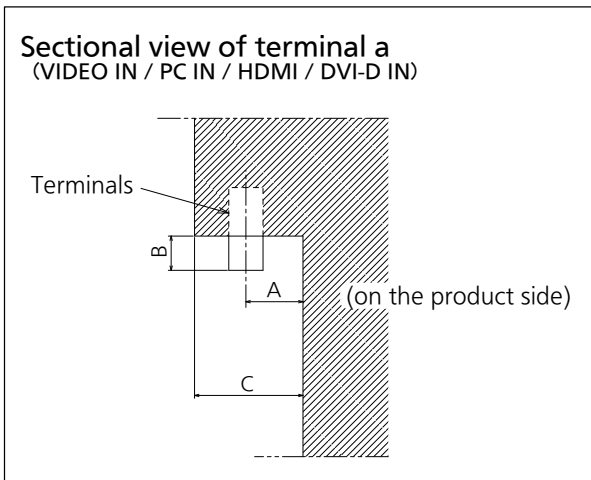

Drawing of terminals

View from back

Sectional view of A-A

Magnified figure of terminal a

75EF1

Units : inches (mm)

	VIDEO AV IN	PC IN	HDMI	DVI-D IN	SERIAL IN	LAN	USB
A	0.53 (13.5)	0.56 (14.2)	0.44 (11.3)	0.51 (13.0)	0.56 (14.2)	0.5 (12.6)	0.47 (12.0)
B	0.07 (1.7)	0.2 (5.1)	-	0.22 (5.6)	-	-	-
C	1.27 (32.2)						