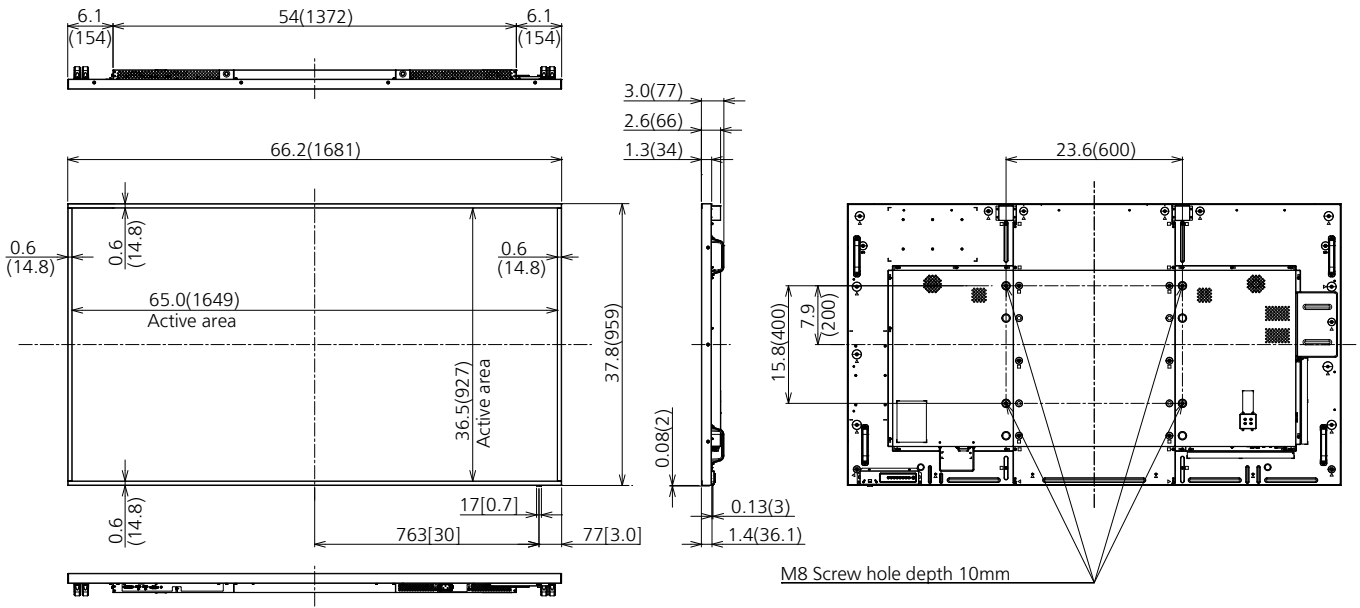

*1 USB input has some restrictions. Please refer to operating instructions for more information.

*2 In case of running for a long time, the moving image is recommended to be displayed. If you display a still picture for an extended period, the image retention might remain on the screen. However, image retention can gradually disappear by displaying movie images.

STANDARD (CERTIFICATIONS)

SAFETY REGULATIONS	UL60950-1, CSA C22.2 No. 60950-1-07, 2nd Edition, 2014-10 Mexico: UL Certificate of Compliance(UL Mexico issue)
RADIATION REGULATIONS	FCC 47 CFR, Part 15, Subpart B Class A ICES-003

REMOTE CONTROL TRANSMITTER

Power Requirements	DC 3 V (2 x AAA Size batteries)
Operating distance	approx. 23 ft (7 m)*
Weight	approx. 2.2 oz (63 g) including batteries
Dimensions (W x H x D)	1.7" x 4.1" x 0.8" (44 x 105 x 20.5 mm)

*When operated directly in front of receptor.

INCLUDED ACCESSORIES

- AC cord (78" (2.0 m))
- Remote Control
- Batteries (AAA size) x 2
- Clamper x 3
- CD-ROM/User manual
- Operating instruction book

DIMENSIONS

Cautions: This drawing is not a scale
Units : inches (mm)