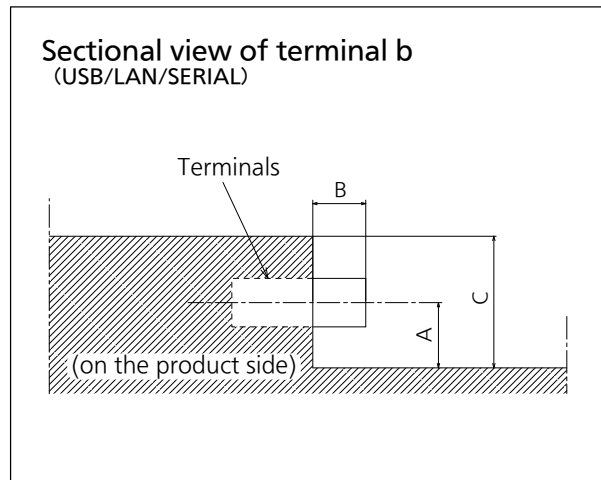

Drawing of terminals

View from back

Sectional view of A-A

Magnified figure of terminal a

75EF1

Units : inches (mm)

	VIDEO AV IN	PC IN	HDMI	DVI-D IN	SERIAL IN	LAN	USB
A	0.53 (13.5)	0.56 (14.2)	0.44 (11.3)	0.51 (13.0)	0.56 (14.2)	0.5 (12.6)	0.47 (12.0)
B	0.07 (1.7)	0.2 (5.1)	-	0.22 (5.6)	-	-	-
C	1.27 (32.2)						