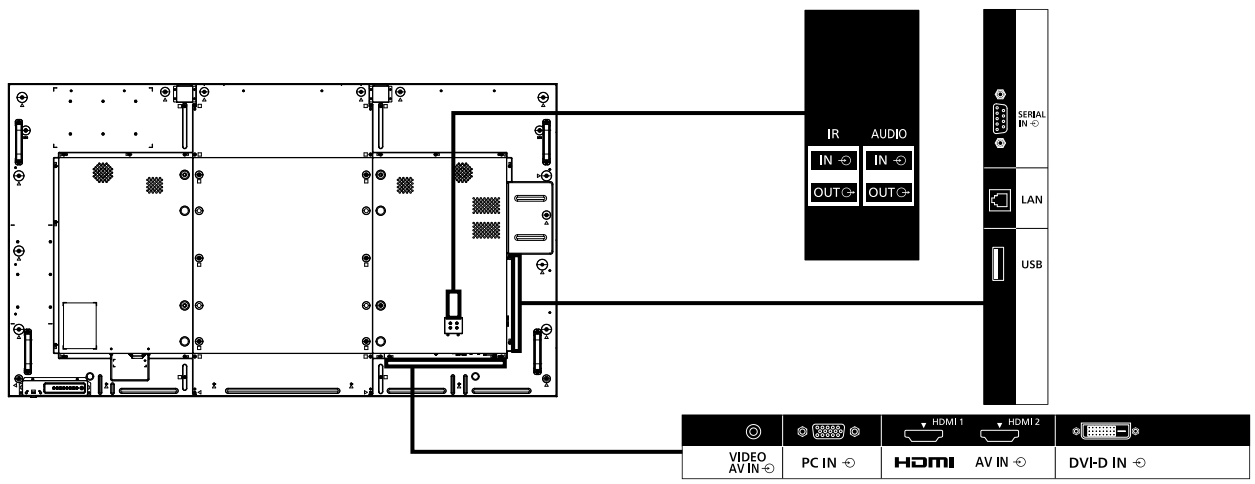

*When operated directly in front of receptor.

INCLUDED ACCESSORIES

- AC cord (78" (2.0 m))
- Remote Control
- Batteries (AAA size) x 2
- Clamper x 3
- CD-ROM/User manual
- Operating instruction book

DIMENSIONS

Cautions: This drawing is not a scale
Units : inches (mm)

CONNECTION TERMINAL

* Specifications and appearance are subject to change without notice.

List of correspondence signals

V : VIDEO
 R : D-sub RGB
 Y : YC_BC_R/YP_BP_R
 D : DVI-D
 H : HDMI