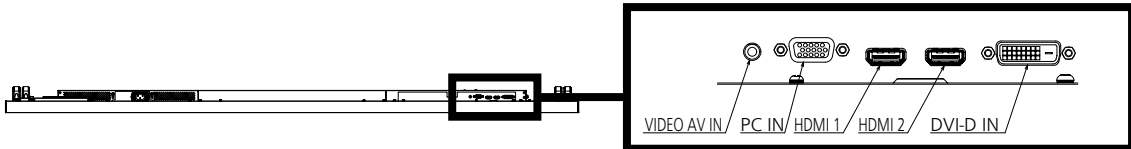

Drawing of terminals

View from back

Sectional view of A-A

Magnified figure of terminal a

75EF1

Units : inches (mm)

	VIDEO AV IN	PC IN	HDMI	DVI-D IN	SERIAL IN	LAN	USB
A	0.53 (13.5)	0.56 (14.2)	0.44 (11.3)	0.51 (13.0)	0.56 (14.2)	0.5 (12.6)	0.47 (12.0)
B	0.07 (1.7)	0.2 (5.1)	-	0.22 (5.6)	-	-	-
C	1.27 (32.2)						