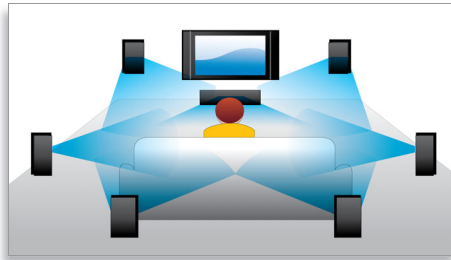

Dolby TrueHD and DTS-HD MA

DTS-HD Master Audio and Dolby TrueHD deliver 7.1 channels of the finest sound from your Blu-ray Discs. Audio reproduced is virtually indistinguishable from the studio master, so you hear what the creators intended for you to hear. DTS-HD Master Audio and Dolby TrueHD complete your high definition entertainment experience.