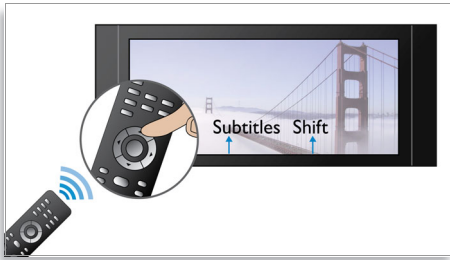

Hear more

- Dolby TrueHD and DTS-HD MA for HD 7.1 surround sound

Engage more

- BD-Live (Profile 2.0) to enjoy online Blu-ray bonus content
- Hi-Speed USB 2.0 Link plays video/music from USB flash drives
- Touch-sensitive controls for smooth and easy access
- Enjoy all your movies and music from CDs and DVDs
- EasyLink controls all EasyLink products with a single remote
- AVCHD enables you to enjoy HD camcorder videos on your TV

PHILIPS
sense and simplicity

Highlights

Subtitle Shift

Subtitle Shift is an enhancement feature that lets users manually adjust a movie's subtitle positioning on the television or computer screen. Using the remote control, users can shift the subtitles up and down on the screen. On widescreen displays, such as 21:9 cinema and projectors, the subtitles sometimes get cut off. In order to see them clearly, the user has to change the display aspect ratio, which defeats the purpose of the widescreen. With the Subtitle Shift feature, the user can retain the correct display aspect ratio and have the subtitles ideally positioned on the screen.