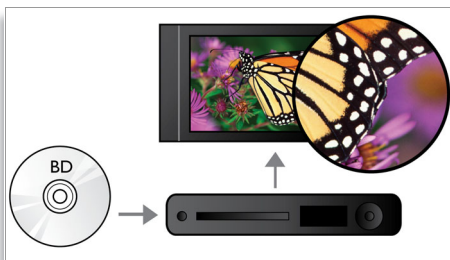

PHILIPS
sense and simplicity

Highlights

Subtitle Shift

Subtitle Shift is an enhancement feature that lets users manually adjust a movie's subtitle positioning on the television or computer screen. Using the remote control, users can shift the subtitles up and down on the screen. On widescreen displays, such as 21:9 cinema and projectors, the subtitles sometimes get cut off. In order to see them clearly, the user has to change the display aspect ratio, which defeats the purpose of the widescreen. With the Subtitle Shift feature, the user can retain the correct display aspect ratio and have the subtitles ideally positioned on the screen.

Blu-ray Disc playback

Blu-ray Discs have the capacity to carry high definition data, along with pictures in the 1920 x 1080 resolution that defines full high definition images. Scenes come to life as details leap at you, movements smoothen and images turn crystal clear. Blu-ray also delivers uncompressed surround sound — so your audio experience becomes unbelievably real. The high storage capacity of Blu-ray Discs also allows a host of interactive possibilities to be built in. Seamless navigation during playback and other exciting features such as pop-up menus bring a whole new dimension to home entertainment.