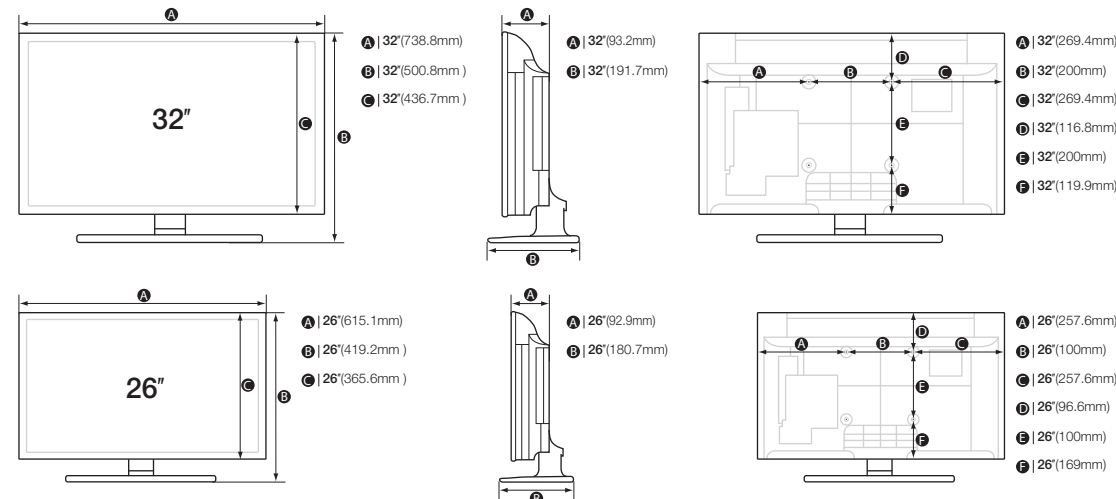

Connectors

1. HDMI IN 3	4. COMPONENT/AV IN	7. HDMI IN 1(DVI)	10. PC IN
2. USB	5. RJ12	8. DIGITAL AUDIO OUT(OPTICAL)	11. AUDIO OUT
3. AV IN 2	6. EX-LINK(RJP)	9. PC/DVI AUDIO IN	12. HDMI IN 2(ARC)
			13. ANT IN