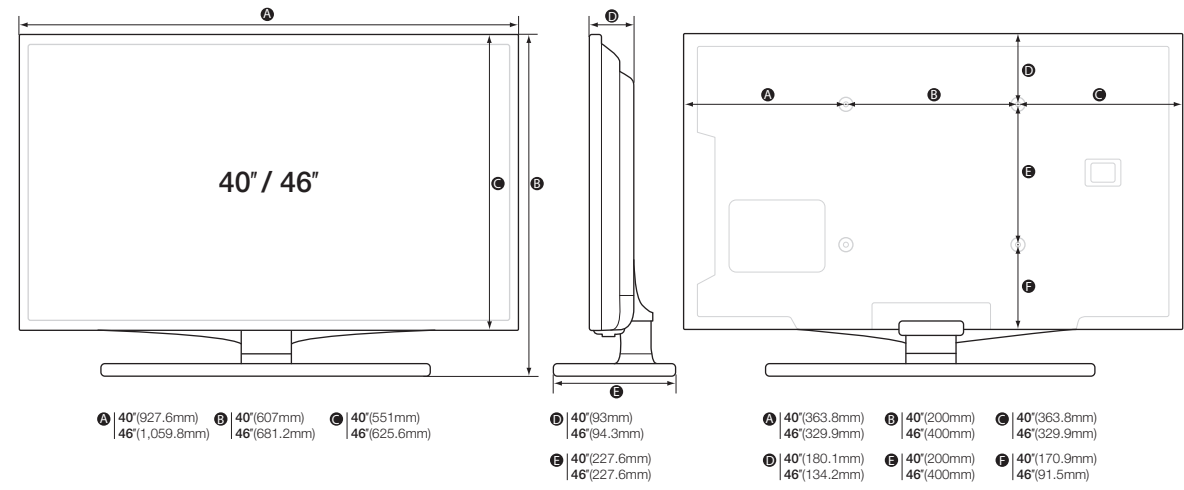

Specification

Model	HA570	
Video	Screen Size	46" / 40"
	HD/FHD	FHD
	Resolution	1920 x 1080
	Response Time	8ms
	Viewing angle (H/V)	178°/178°
	Backlight	LED
	Brightness	300cd/m2
	Picture Engine	HyperReal Engine
	Output	10W x 2
	Dolby	Dolby Digital Plus / Dolby Pulse
Audio	Surround (SRS)	SRS TheaterSound
	ConnectShare™ (USB2.0)	Movie
	Anynet+ (HDMI-CEC)	Yes
	Auto Channel Search	Yes
	Auto Power Off (Auto TV On)	Yes
	Auto Volume Leveller	Yes
	Caption (Subtitle)	Yes
	Clock & On/Off Timer	Yes
	Picture-In-Picture	1 Tuner PIP
	Sleep Timer	Yes
Feature	OSD Language	English, French, Spanish
	RF In (Terrestrial/Cable input)	1
	RJ12 For External Control	1
	HDMI (Side/Rear)	1/2
	USB (Side/Rear)	0/1
	Component In (Y/Pb/Pr) (Side/Rear)	0/1
	Composite In (AV) (Side/Rear)	46" : 0/1 (Common Use for Component Y) 40" : 1/1 (Common Use for Component Y)
	Headphone	No
	Headphone_ID	No
	Digital Audio Out (Optical)	1
Audio Out (Mini Jack)	1	
Pillow Speaker Jack	No	
RJP jack (Remote Jack Pack)	1	
PC In (D-sub)	1	
PC Audio In (Mini Jack)	1	
DVI Audio In (Mini Jack)	1 (Common Use for PC Audio in)	
RS232C (AV CONTROL)	Yes	
Hospitality Feature	REACH	Yes
	SIRCH Compatibility	Yes
	Hospitality Plug & Play (Easy Setup)	Yes
	RJ12 / IR pass through	Yes

Model	HA570		
Music Mode (Input: PC/AV/Component)	Power On Status Setting (Keypad/Master Power off)	Yes	
	USB Cloning	Yes	
	Hotel Channel List	Yes	
	Logo Display with Time out Setting (BMP/Movie)	Yes	
	Welcome Message	Yes	
	Auto Source mode	Yes	
	Multi Code Remote	Yes	
	Screwed Remote Battery Cover	Yes	
	Alarm Key	Yes	
	Pillow Speaker Compatibility	No	
Design	Pro:Idiom	No	
	bLAN	No	
	Smooovie Compatibility	Yes	
	Soundbar Compatibility	Yes	
	SCAS	Yes	
	Slim Type	Normal	
	Swivel (Left/Right)	20°/60°/90°	
	Dimension	Weight (Set) With Stand (Kg)	46" : 15.4 / 40" : 11.9
		Weight (Set) Without Stand (Kg)	46" : 12.5 / 40" : 9.0
		Dimensions (WxHxD)mm With Stand	46" : 1059.8 x 681.2 x 227.6 / 40" : 927.6 x 607.0 x 227.6
Dimensions (WxHxD)mm Without Stand		46" : 1059.8 x 625.6 x 94.3 / 40" : 927.6 x 551.0 x 93.0	
VESA	Dimensions (mm)	46" : 400 x 400 / 40" : 200 x 200	
	Screw Size	46" : M8 / 40" : M6	
Accessory	Remote Control	TM1050	
	Batteries (for Remote Control)	Yes	
	RJ 12 Cable	Yes	
	Power Cable	Yes	
	Stand Mount Kit	Yes	
	Security Screws (Stand base)	Yes	
	Installation manual (Quick guide)	Yes	
System	DTV Reception	ATSC / Clear QAM	
Power	Power Supply	AC110-120V 60Hz	
	Power Consumption (Rated) (Watts)	46" : 94W / 40" : 86W	
	Power Consumption (Stand-by) (Watts)	Under 0.3W	
	Power Consumption (Typical) (Watts)	46" : 48W / 40" : 40W	
Eco	Eco Mark	Energy Star 5.3	
	Energy Saving Mode	High	
	Power Consumption (Watts)	46" : 24.2 / 40" : 18.4	
		Medium	
Security		46" : 31.9 / 40" : 25.1	
		Low	
		46" : 40.3 / 40" : 32.7	
	Kensington Lock	Yes	

* Please visit the website to verify detail specifications