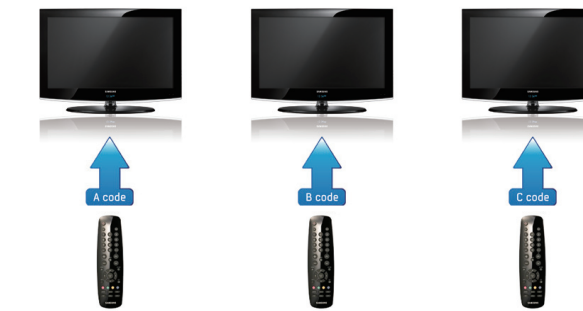

Multi-code remote up to 10 TVs

With the Samsung Hospitality Display TV's multi-code remote up to 10 TVs can be controlled individually in the same room. For application in gym and hospital environments this means guests can enjoy watching TV without annoying interference from other remote signals.