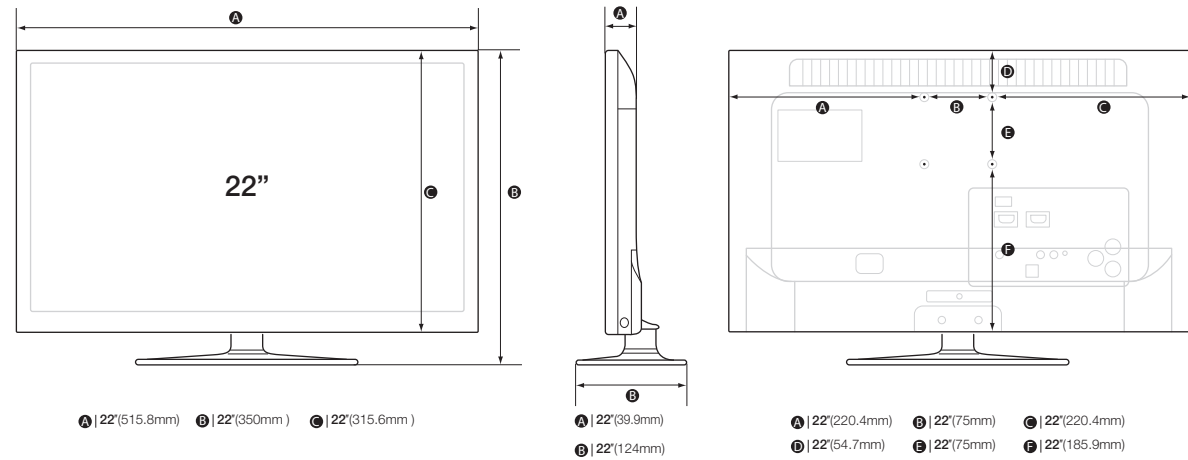

Connectors

1. USB	4. HDMI IN 2(ARC)	7. EX-LINK(RJP)	10. ANT IN
2. RJ12	5. HEADPHONE OUT	8. PC IN	11. DIGITAL AUDIO OUT(OPTICAL)
3. HDMI IN 1(DVI)	6. PC/DVI AUDIO IN	9. COMPONENT/AV IN