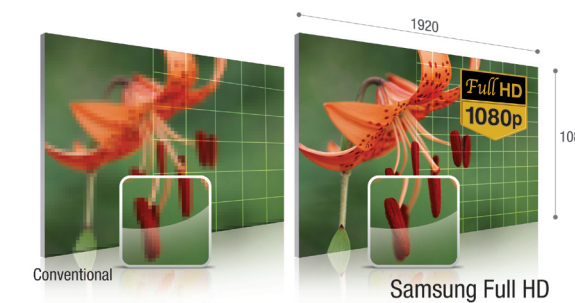

Full HD picture

Bring the pin-sharp picture quality of high-definition to every guest. With Samsung's Full HD Hospitality Displays every viewer can experience the natural beauty of reality. With twice the resolution of standard HD TVs, Full HD Samsung Hospitality Displays deliver images that defy your mind. The rich, vivid textures of full HD images invite your guests to enjoy a viewing experience that redefines reality, and leaves them with a positive impression of your brand.