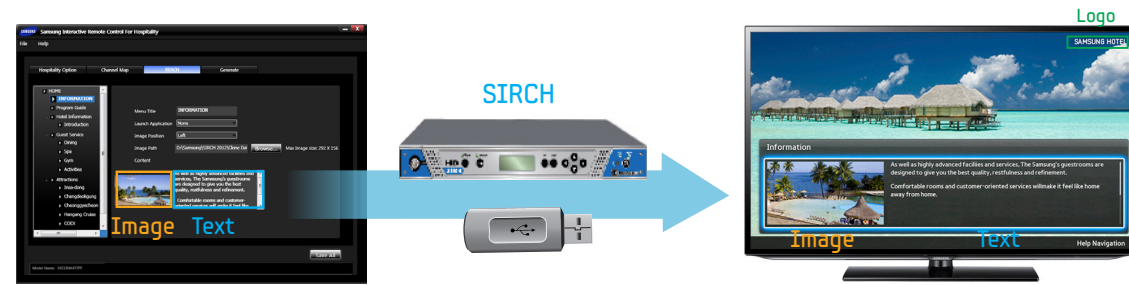

Series **57** **47**

REACH (Remote Enhanced Active Control for Hospitality)

REACH is the Samsung Hospitality Display's integrated solution. It provides a simple user interface and editing tool that allows content such as EPG (program guide), property logo, hotel information and images to be updated either remotely through the advanced SIRCH device or through USB cloning on a room by room basis. Therefore, without installing IP infra, it is possible to use this solution through the existing coax cable, without the requirement to install a separate STB - saving you money.