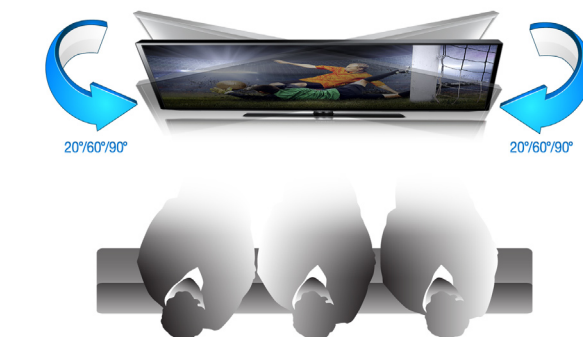

Swivel stand with optional stops

Samsung Hospitality Displays pedestal stand rotates 90 degrees in both directions with optional 20, 60 and 90 degree stops so wherever in the room your guests are they should have an excellent view of their TV.