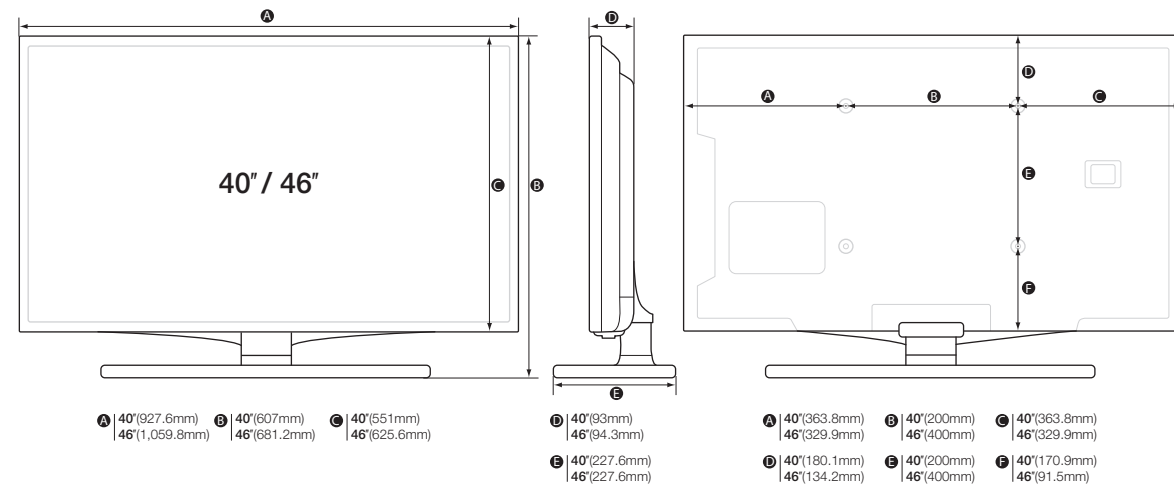

Connectors

1. HDMI IN 3	4. COMPONENT/AV IN 1	7. HDMI IN 1(DVI)	10. AUDIO OUT
2. USB	5. RJ12	8. DIGITAL AUDIO OUT(OPTICAL)	11. HDMI IN 2(ARC)
3. AV IN 2	6. EX-LINK(RJP)	9. PC/DVI AUDIO IN	12. PC IN
			13. ANT IN