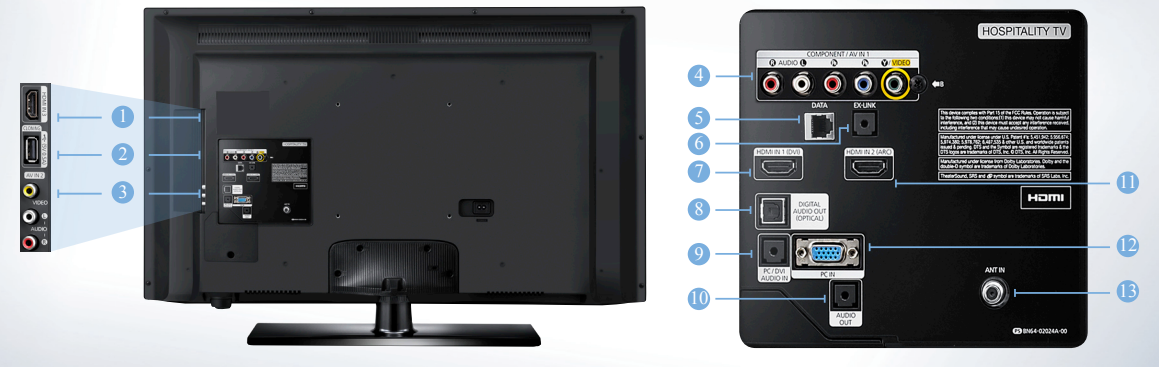

Model	HA578		
Music Mode (Input: PC/AV/Component)	Music Mode (Input: PC/AV/Component)	Yes	
	Power On Status Setting (Keyboard/Master Power off)	Yes	
	USB Cloning	Yes	
	Hotel Channel List	Yes	
	Logo Display with Time out Setting (BMP/MP/Move)	Yes	
	Welcome Message	Yes	
	Auto Source mode	Yes	
	Multi Code Remote	Yes	
	Screwed Remote Battery Cover	Yes	
	Alarm Key	Yes	
Design	Pillow Speaker Compatibility	No	
	Pro:idiom	Yes	
	bLAN	Yes	
	Smooovie Compatibility	Yes	
	Soundbar Compatibility	Yes	
	SCAS	Yes	
	Slim Type	Normal	
	Swivel (Left/Right)	20/60/90	
	Dimension	Weight (Set) With Stand (Kg)	TBD
		Weight (Set) Without Stand (Kg)	TBD
Dimensions (WxHxD)mm With Stand		46" : 1059.8 x 681.2 x 227.6 / 40" : 927.6 x 607.0 x 227.6	
Dimensions (WxHxD)mm Without Stand		46" : 1059.8 x 625.6 x 94.3 / 40" : 927.6 x 551.0 x 93.0	
VESA	Dimensions (mm)	46" : 400x400 / 40" : 200x200	
	Screw Size	46" : M8 40" : M6	
Accessory	Remote Control	TM1050	
	Batteries (for Remote Control)	Yes	
	RJ 12 Cable	Yes	
	Power Cable	Yes	
	Stand Mount Kit	Yes	
	Security Screws (Stand base)	Yes	
System	Installation manual (Quick guide)	Yes	
	DTV Reception	ATSC / Clear QAM	
	Power	Power Supply	AC110-120V 60Hz
Power Consumption (Rated) (Watts)		46" : 94W / 40" : 86W	
Power Consumption (Stand-by) (Watts)		Under 1.0W	
Power Consumption (Typical) (Watts)		46" : 48W / 40" : 40W	
Eco	Eco Mark	Energy Star 5.3	
	Energy Saving Mode Power Consumption (Watts)	High	46" : 25.6 / 40" : 16.1
		Medium	46" : 33.3 / 40" : 23.1
Low		46" : 41.6 / 40" : 30.7	
Security	Kensington Lock	Yes	

- REACH & SIRCH
- Narrow bezel
- Full HD
- Energy efficiency
- Soundbar compatibility
- Swivel stand 20°/60°/90°
- Stand mount solution: Mounting plate & screw kit
- TV-Stand Security Screws
- Samsung CAS
- Pro:Idiom®