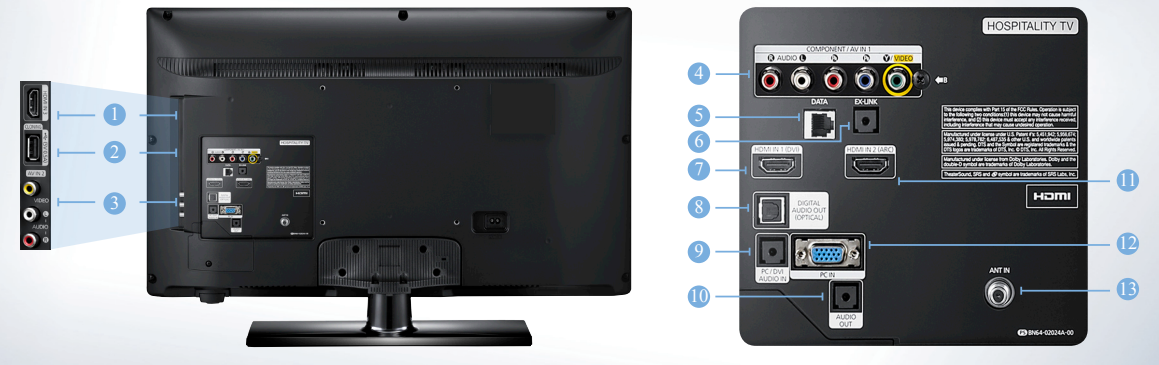

Model	HA473	
Music Mode (Input: PC/AV/Component)	Power On Status Setting (Keypad/Master Power off)	Yes
	USB Cloning	Yes
	Hotel Channel List	Yes
	Logo Display with Time out Setting (BMP/Movie)	Yes
	Welcome Message	Yes
	Auto Source mode	Yes
	Multi Code Remote	No
	Screwed Remote Battery Cover	No
	Alarm Key	Yes
	Pillow Speaker Compatibility	Yes
Design	Pro:idiom	Yes
	bLAN	No
	Smovie Compatibility	Yes
	Soundbar Compatibility	Yes
Dimension	SCAS	Yes
	Slim Type	Normal
	Swivel (Left/Right)	-
VESA	Weight (Set) With Stand (Kg)	TBD
	Weight (Set) Without Stand (Kg)	TBD
	Dimensions (WxHxD)mm With Stand	-
Accessory	Dimensions (WxHxD)mm Without Stand	32" : 738.8 x 436.7 x 93.2 / 26" : 615.1 x 365.6 x 92.9
	Dimensions (mm)	32" : 200x200 26" : 100x100
	Screw Size	32" : M6 26" : M4
System	Remote Control	-
	Batteries (for Remote Control)	-
	RJ 12 Cable	Yes
	Power Cable	Yes
Power	Stand Mount Kit	-
	Security Screws (Stand base)	-
	Installation manual (Quick guide)	Yes
	DTV Reception	ATSC / Clear QAM
Eco	Power Supply	AC110-120V 60Hz
	Power Consumption (Rated) (Watts)	32" : 54W / 26" : 38W
	Power Consumption (Stand-by) (Watts)	Under 1.0W
	Power Consumption (Typical) (Watts)	32" : 27W / 26" : 23W
Security	Eco Mark	Energy Star 5.3
	Energy Saving Mode	High
	Power Consumption (Watts)	32" : 22.6 / 26" : 21.8
		Medium
	Low	
	32" : 29.5 / 26" : 25.5	
	Low	
	32" : 29.5 / 26" : 25.5	
	Yes	
	Kensington Lock	
	Yes	

- REACH & SIRCH
- Narrow bezel
- Energy efficiency
- Soundbar compatibility
- Swivel stand 20°/60°/90° (32")
- Stand mount solution: Mounting plate & screw kit
- TV-Stand Security Screws
- Samsung CAS