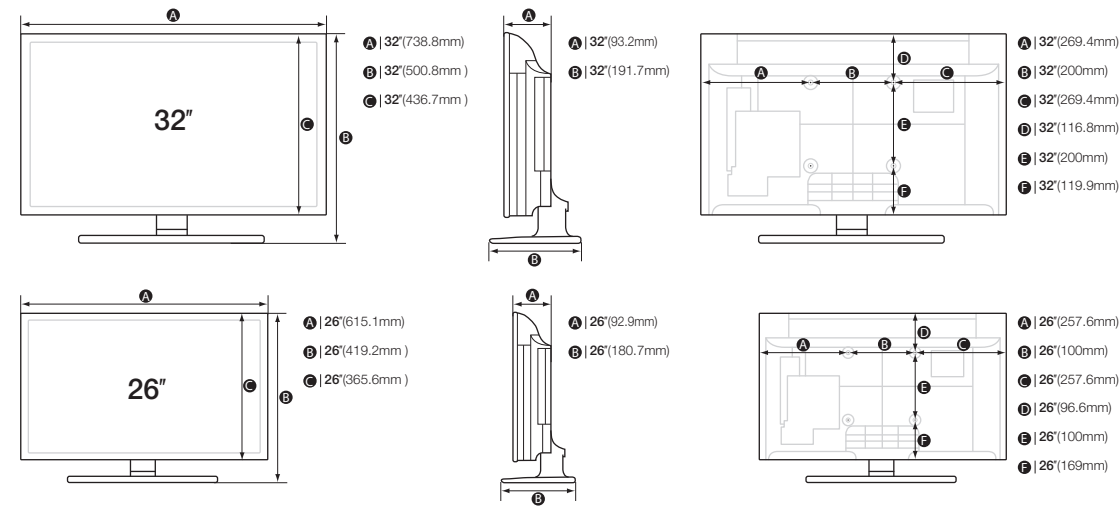

Model	HA470 (Latin)		
Video	Screen Size	32" / 26"	
	HD/FHD	HD	
	Resolution	1366 x 768	
	Response Time	8.5ms	
	Viewing angle (H/V)	176°/176°	
	Backlight	LED	
	Brightness	32" : 330cd/m2 / 26" : 300cd/m2	
	Picture Engine	HyperReal Engine	
	Wide Color Enhancer Plus	Wide Color Enhancer Plus	
	Audio	Output	32" : 10W x 2 / 26" : 5W x 2
Dolby		Dolby Digital Plus / Dolby Pulse	
Surround (SRS)		SRS TheaterSound	
Digital Noise Filter		Yes	
Feature	ConnectShare™ (USB2.0)	Movie	
	Anynet+ (HDMI-CEC)	Yes	
	Auto Channel Search	Yes	
	Auto Power Off (Auto TV On)	Yes	
	Auto Volume Leveller	Yes	
	Caption (Subtitle)	Yes	
	Clock & On/Off Timer	Yes	
	Game Mode	Yes	
	Picture-In-Picture	1 Tuner PIP	
	Sleep Timer	Yes	
Input & Output	RF In (Terrestrial/Cable input)	2	
	RJ12 For External Control	1	
	HDMI (Side/Rear)	0/2	
	USB (Side/Rear)	1/0	
	Component In (Y/Pb/Pr) (Side/Rear)	0/1	
	Composite In (AV) (Side/Rear)	1/1 (Common Use for Component Y)	
Hospitality Feature	REACH	Yes (USB Cloning)	
	Hospitality Plug & Play (Easy Setup)	Yes	
	Music Mode (Input: PC/AV/Component)	Yes	
	Music Mode Backlight on/off	Yes	

Model	HA470 (Latin)		
Power	Power On Status Setting (Keycard/Master Power off)	Yes	
	Hotel Channel List	Yes	
	Logo Display with Time out Setting (BMP/Movie)	Yes	
	Auto Source mode	Yes	
	Energy Saving Mode (BLU control)	Yes	
	Multi Code Remote	Yes	
	Screwed Remote Battery Cover	Yes	
	Alarm Key	Yes	
	Smooovie Compatibility	Yes	
	Design	Slim Type	Normal
Swivel (Left/Right)		32" : 20°/60°/90° 26" : No	
Weight (Set) With Stand (Kg)		32" : 7.8 / 26" : 4.8	
Weight (Set) Without Stand (Kg)		32" : 5.8 / 26" : 4.2	
Dimension	Dimensions (WxHxD)mm With Stand	32" : 738.8x493.3x191.7 / 26" : 615.1x419.2x180.7	
	Dimensions (WxHxD)mm Without Stand	32" : 738.8 x 436.7 x 93.2 / 26" : 615.1 x 365.6 x 92.9	
	VESA Dimensions (mm)	32" : 200x200 26" : 100x100	
	Screw Size	32" : M6 26" : M4	
Accessory	Remote Control	TM1050	
	Batteries (for Remote Control)	Yes	
	Power Cable	Yes	
System	Stand Mount Kit	Yes	
	Security Screws (Stand base)	Yes	
	Installation manual (Quick guide)	Yes	
	DTV Reception (DVB-T/T2/C/S2)	DVB-T	
Power	Analog Tuner	Yes (Tr-norma)	
	Power Supply	AC100-240V 50/60Hz	
	Power Consumption (Rated) (Watts)	32" : 54W / 26" : 41W	
	Power Consumption (Stand-by) (Watts)	Under 0.3W	
	Power Consumption (Typical) (Watts)	32" : 34W / 26" : 28W	
Energy Saving Mode Power Consumption (Watts)	High	32" : 14W / 26" : 13W	
	Medium	32" : 18W / 26" : 16.8W	
	Low	32" : 22W / 26" : 19W	
Security	Kensington Lock	Yes	

* Please visit the website to verify detail specifications