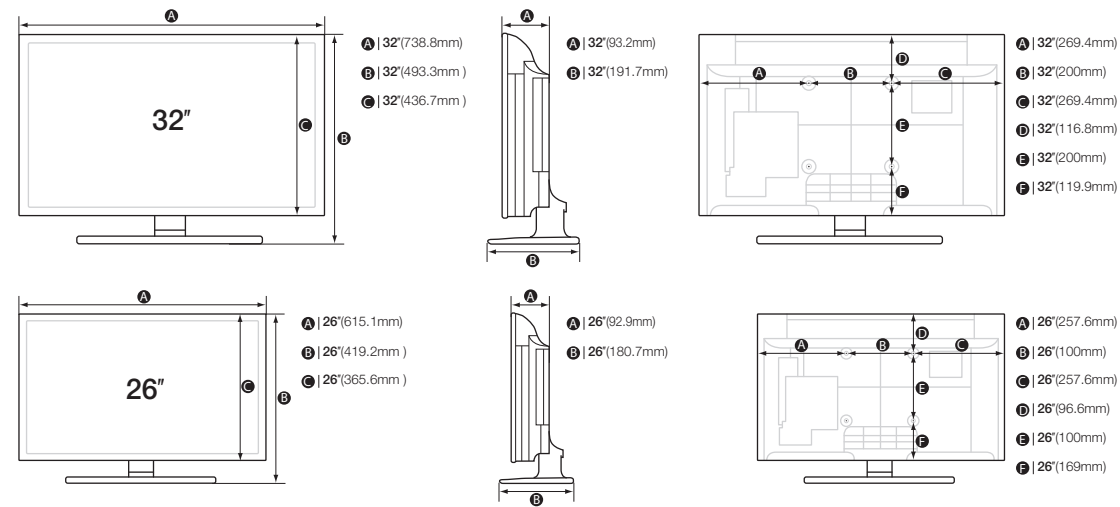

Specification

Model	HA470 (Brazil)		
Video	Screen Size	32" / 26"	
	HD/FHD	HD	
	Resolution	1366 x 768	
	Response Time	32" : 8ms / 26" : 8.5ms	
	Viewing angle (H/V)	32" : 178/178 / 26" : 176/176	
	Backlight	LED	
	Brightness	32" : 330cd/m2 / 26" : 300cd/m2	
	Picture Engine	HyperReal Engine	
	Wide Color Enhancer Plus	Wide Color Enhancer Plus	
	Audio	Output	32" : 10W x 2 26" : 5W x 2
Dolby		Dolby Digital Plus / Dolby Pulse	
Surround (SRS)		SRS TheaterSound	
Digital Noise Filter		Yes	
Feature	ConnectShare™ (USB2.0)	Movie	
	Anynet+ (HDMI-CEC)	Yes	
	Auto Channel Search	Yes	
	Auto Power Off (Auto TV On)	Yes	
	Auto Volume Leveller	Yes	
	Caption (Subtitle)	Yes	
	Clock & On/Off Timer	Yes	
	Game Mode	Yes	
	Picture-In-Picture	1 Tuner PIP	
	Sleep Timer	Yes	
Input & Output	RF In (Terrestrial/Cable input)	2	
	HDMI (Side/Rear)	0/2	
	USB (Side/Rear)	1/0	
	Component In (Y/Pb/Pr) (Side/Rear)	0/1	
	Composite In (AV) (Side/Rear)	1/1 (Common Use for Component Y)	
Hospitality Feature	REACH	Yes (USB Cloning)	
	Hospitality Plug & Play (Easy Setup)	Yes	
	Music Mode (Input: PC/AV/Component)	Yes	

Model	HA470 (Brazil)	
Design	Music Mode Backlight on/off	Yes
	Power On Status Setting (Keycard/Master Power off)	Yes
	Hotel Channel List	Yes
	Logo Display with Time out Setting (BMP/Movie)	Yes
	Auto Source mode	Yes
	Energy Saving Mode (BLU control)	Yes
	Multi Code Remote	Yes
	Screwed Remote Battery Cover	Yes
	Alarm Key	Yes
	Smooovie Compatibility	Yes
Design	Slim Type	Normal
	Swivel (Left/Right)	No
Dimension	Weight (Set) With Stand (Kg)	32" : 6.4 / 26" : 4.8
	Weight (Set) Without Stand (Kg)	32" : 5.8 / 26" : 4.2
	Dimensions (WxHxD)mm With Stand	32" : 738.8x493.3x191.7 / 26" : 615.1x419.2x180.7
	Dimensions (WxHxD)mm Without Stand	32" : 738.8 x 436.7 x 93.2 / 26" : 615.1 x 365.6 x 92.9
VESA	Dimensions (mm)	32" : 200x200 26" : 100x100
	Screw Size	32" : M6 26" : M4
Accessory	Remote Control	Yes
	Batteries (for Remote Control)	Yes
	Power Cable	Yes
System	Installation manual (Quick guide)	Yes
	DTV Reception (DVB-T/T2/C/S2)	ISDB-T
Power	Analog Tuner	Yes (Tri-norma)
	Power Supply	AC100-240V 50/60Hz
Energy Saving Mode Power Consumption (Watts)	Power Consumption (Rated) (Watts)	32" : 54W / 26" : 41W
	Power Consumption (Stand-by) (Watts)	Under 0.3W
	Power Consumption (Typical) (Watts)	32" : 34W / 26" : 28W
	High	32" : 14W / 26" : 13W
Security	Medium	32" : 18W / 26" : 16W
	Low	32" : 22W / 26" : 19W
Security	Kensington Lock	Yes

* Please visit the website to verify detail specifications