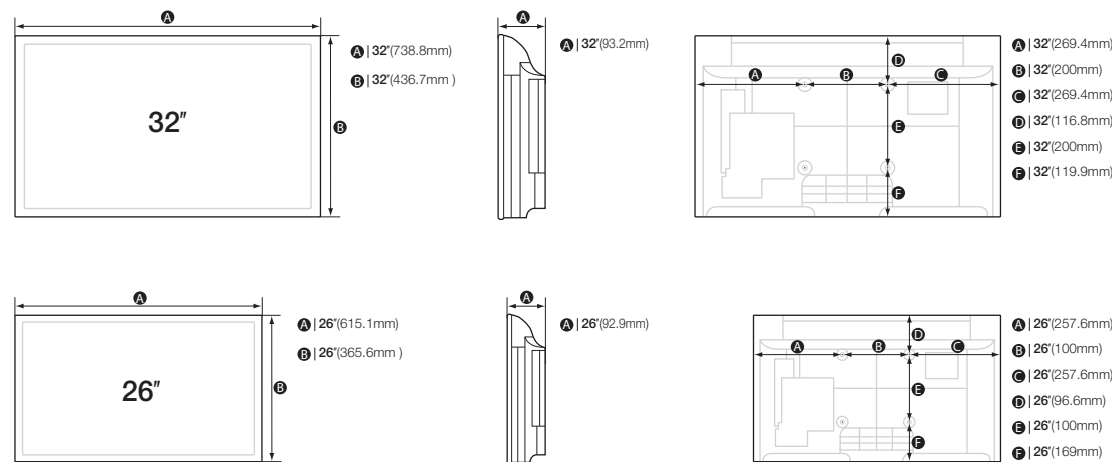

Model	HA473		
Video	Screen Size	32" / 26"	
	HD/FHD	HD	
	Resolution	1366 x 768	
	Response Time	32" : 8ms / 26" : 8.5ms	
	Viewing angle (H/V)	32" : 178/178 / 26" : 176/176	
	Backlight	LED	
	Brightness	32" : 330cd/m2 / 26" : 300cd/m2	
	Picture Engine	HyperReal Engine	
	Audio	Output	32" : 10W x 2 26" : 5W x 2
		Dolby	Dolby Digital Plus / Dolby Pulse
Surround (SRS)		SRS TheaterSound	
Feature		ConnectShare™ (USB2.0)	Movie
	Anynet+ (HDMI-CEC)	No	
	Auto Channel Search	Yes	
	Auto Power Off (Auto TV On)	Yes	
	Auto Volume Leveller	Yes	
	Caption (Subtitle)	Yes	
	Clock & On/Off Timer	Yes	
	Picture-In-Picture	1 Tuner PIP	
	Sleep Timer	Yes	
	OSD Language	English, French, Spanish	
Input & Output	RF In (Terrestrial/Cable input)	1	
	RJ12 For External Control	1	
	HDMI (Side/Rear)	1/2	
	USB (Side/Rear)	1/0	
	Component In(Y/Pb/Pr) (Side/Rear)	0/1	
	Composite In(AV) (Side/Rear)	1/1 (Common Use for Component Y)	
	Headphone	No	
	Headphone_ID	No	
	Digital Audio Out (Optical)	1	
	Audio Out (Mini Jack)	1	
Pillow Speaker Jack	1		
RJP Jack (Remote Jack Pack)	1		
PC In (D-sub)	1		
PC Audio In (Mini Jack)	1		
DVI Audio In (Mini Jack)	1 (Common Use for PC Audio in)		
RS232C (AV CONTROL)	Yes		
Hospitality Feature	REACH	Yes	
	SIRCH Compatibility	Yes	
	Hospitality Plug & Play (Easy Setup)	Yes	
	RJ12 / IR pass through	Yes	

Model	HA473	
Music Mode (Input: PC/AV/Component)	Power On Status Setting (Keypad/Master Power off)	Yes
	USB Cloning	Yes
	Hotel Channel List	Yes
	Logo Display with Time out Setting (BMP/Movie)	Yes
	Welcome Message	Yes
	Auto Source mode	Yes
	Multi Code Remote	No
	Screwed Remote Battery Cover	No
	Alarm Key	Yes
	Pillow Speaker Compatibility	Yes
Design	Pro:idiom	Yes
	bLAN	No
	Smovie Compatibility	Yes
	Soundbar Compatibility	Yes
Dimension	SCAS	Yes
	Slim Type	Normal
	Swivel (Left/Right)	-
VESA	Weight (Set) With Stand (Kg)	TBD
	Weight (Set) Without Stand (Kg)	TBD
	Dimensions (WxHxD)mm With Stand	-
Accessory	Dimensions (WxHxD)mm Without Stand	32" : 738.8 x 436.7 x 93.2 / 26" : 615.1 x 365.6 x 92.9
	Dimensions (mm)	32" : 200x200 26" : 100x100
	Screw Size	32" : M6 26" : M4
System	Remote Control	-
	Batteries (for Remote Control)	-
	RJ 12 Cable	Yes
	Power Cable	Yes
Power	Stand Mount Kit	-
	Security Screws (Stand base)	-
	Installation manual (Quick guide)	Yes
	DTV Reception	ATSC / Clear QAM
Eco	Power Supply	AC110-120V 60Hz
	Power Consumption (Rated) (Watts)	32" : 54W / 26" : 38W
	Power Consumption (Stand-by) (Watts)	Under 1.0W
	Power Consumption (Typical) (Watts)	32" : 27W / 26" : 23W
Security	Eco Mark	Energy Star 5.3
	Energy Saving Mode	High
	Power Consumption (Watts)	32" : 22.6 / 26" : 21.8
		Medium
	Low	
	32" : 29.5 / 26" : 25.5	
	Low	
	32" : 29.5 / 26" : 25.5	
	Yes	
	Kensington Lock	
	Yes	

* Please visit the website to verify detail specifications