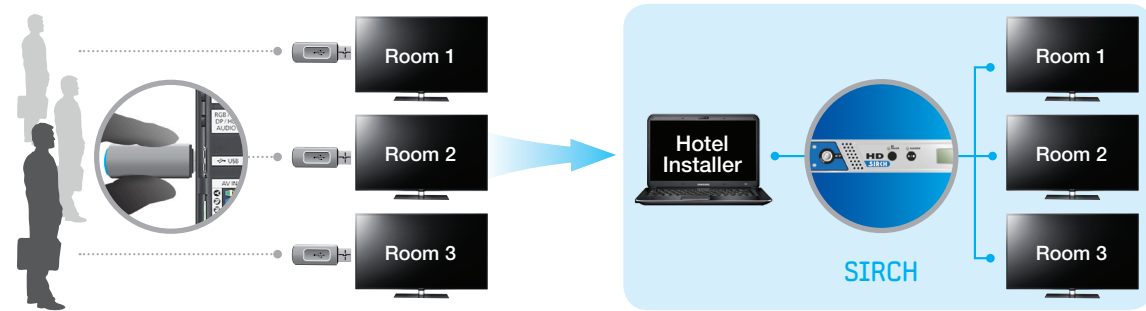

Series **57** **47**

REACH (Remote Enhanced Active Control for Hospitality)

REACH is the Samsung Hospitality Display's integrated solution. It provides a simple user interface and editing tool that allows content such as EPG (program guide), property logo, hotel information and images to be updated either remotely through the advanced SIRCH device or through USB cloning on a room by room basis. Therefore, without installing IP infra, it is possible to use this solution through the existing coax cable, without the requirement to install a separate STB - saving you money.

SIRCH (Samsung Interactive Remote Control for Hospitality)

Every manager or owner of a substantially sized hotel wants to manage their estate of TVs without visiting every room and adjusting every set individually. Our intelligent SIRCH (Samsung Interactive Remote Control for Hospitality) solution can make your life so much easier by managing your fleet of displays from one central location via air broadcast. You can configure settings, like setting up initial and maximum volumes as well as editing and updating channel lists universally and remotely. Important firmware upgrades can also be made the same way, eliminating interruption or service limitation, and providing a better experience for your guests. The advantages to you are varied. Remote control and management significantly reduces the cost of manually updating each set, saving time, resource, and a lot of legwork.

HA478 32"

- REACH & SIRCH
- Narrow bezel
- Energy efficiency
- Soundbar compatibility
- Swivel stand 20°/60°/90°
- Stand mount solution : Mounting plate & screw kit
- TV-Stand Security Screws
- Samsung CAS
- Pro:idiom®
- Embedded b-LAN™