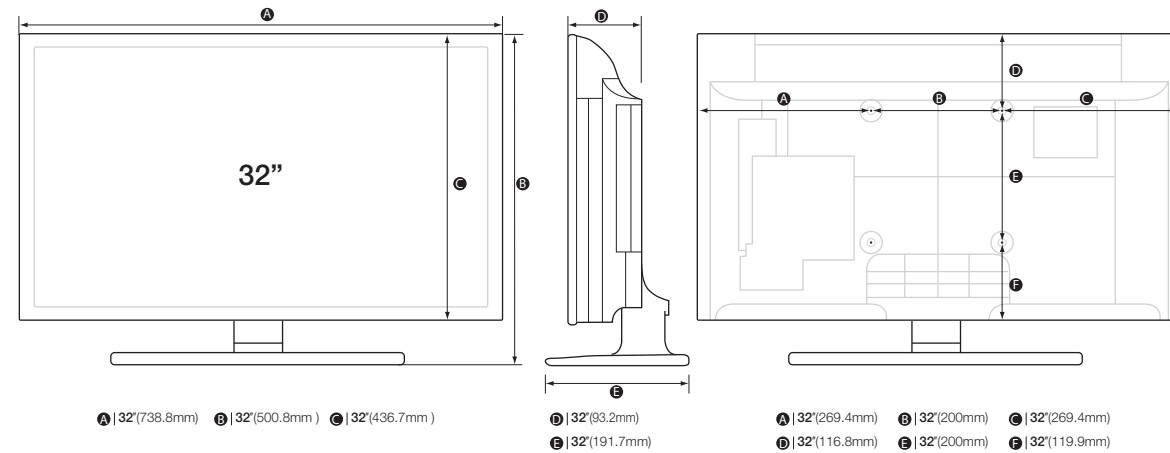

Connectors

1. HDMI IN 3	4. COMPONENT/AV IN 1	7. HDMI IN 1(DVI)	10. AUDIO OUT
2. USB	5. GAME CONTROL/RJ12	8. DIGITAL AUDIO OUT(OPTICAL)	11. HDMI IN 2(ARC)
3. AV IN 2	6. EX-LINK(RJP)	9. PC/DVI AUDIO IN	12. PC IN
			13. ANT IN