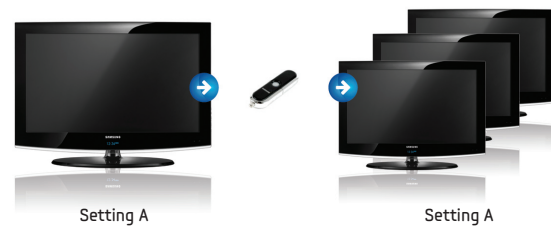

• Channel Manager

Easily manage the channel mix and arrangement of both analogue and digital channels for each Samsung Hospitality Display regardless of the system. Channel mapping allows you to rename and reorder channels to your preference.

• Welcome Message and logo display

Generate awareness and enhance your brand image through your logo display and welcome message to all guests. This can be displayed for an adjustable period of 3-7 seconds.

• Samsung CAS

Samsung CAS (Conditional Access System) is Samsung's Proprietary Content Protection technology dedicated to the Hospitality environment.

Security solution

• Anti-theft Battery Cover

Replacing stolen batteries can become costly over time that's why Samsung Hospitality Display remotes were designed with a special battery cover that is screwed on.