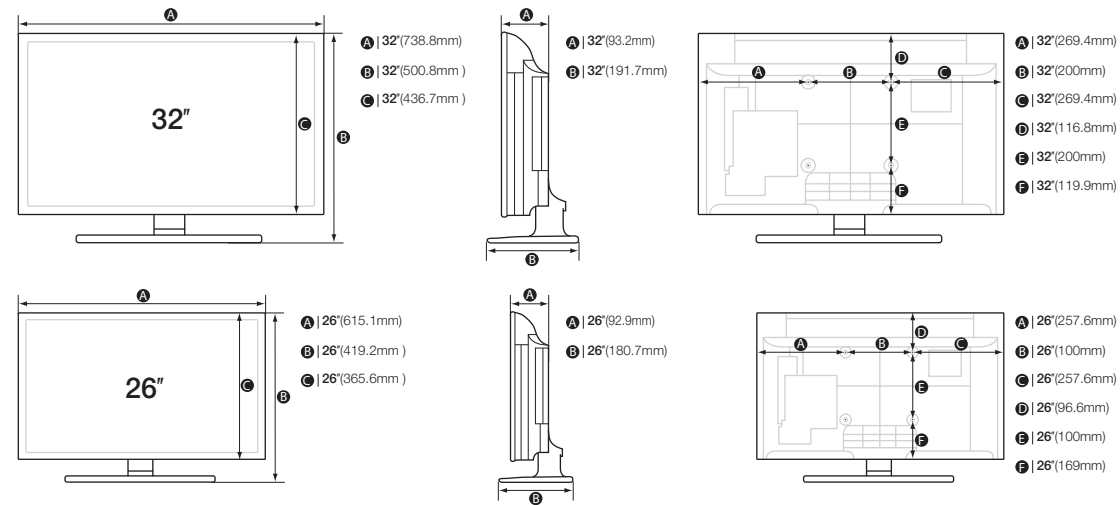

* Please visit the website to verify detail specifications

HA470 32" / 26"

Connectors

- | | | | |
|--------------|----------------------|-------------------------------|--------------------|
| 1. HDMI IN 3 | 4. COMPONENT/AV IN 1 | 7. HDMI IN 1(DVI) | 10. AUDIO OUT |
| 2. USB | 5. RJ12 | 8. DIGITAL AUDIO OUT(OPTICAL) | 11. HDMI IN 2(ARC) |
| 3. AV IN 2 | 6. EX-LINK(RJP) | 9. PC/DVI AUDIO IN | 12. PC IN |
| | | | 13. ANT IN |

- REACH & SIRCH
- Narrow bezel
- Energy efficiency
- Soundbar compatibility
- Swivel stand 20°/60°/90° (32")
- Stand mount solution: Mounting plate & screw kit
- TV-Stand Security Screws
- Samsung CAS