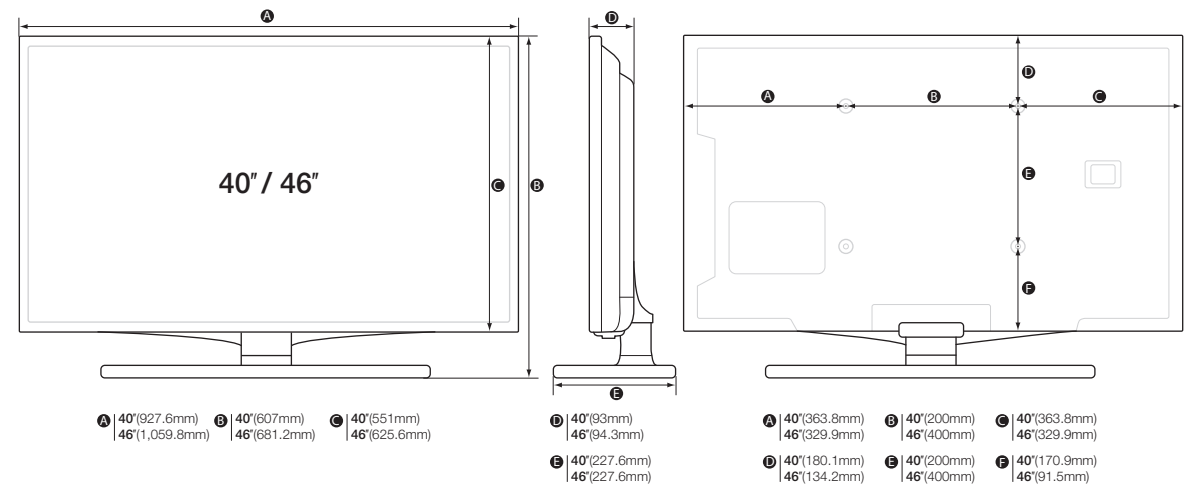

HA470 32" / 26" (Brazil)

- REACH
- Narrow bezel
- Energy efficiency
- Welcome Message & Logo Display
- Auto Sensing Input
- Easy Installation & Setup
- USB Cloning
- Music Mode

HA470 32" / 26" (Latin)

- REACH
- Narrow bezel
- Energy efficiency
- Swivel stand 20°/60°/90° (32")
- Stand mount solution : Mounting plate & screw kit
- TV-Stand Security Screws
- Multi-code remote control
- Welcome Message & Logo Display
- Easy Installation & Setup

HA578 46" / 40"

- REACH & SIRCH
- Narrow bezel
- Full HD
- Energy efficiency
- Soundbar compatibility
- Swivel stand 20°/60°/90°
- Stand mount solution: Mounting Plate & Screw Kit
- TV-Stand Security Screws
- Samsung CAS
- Pro:idiom®
- Embedded b-LAN™