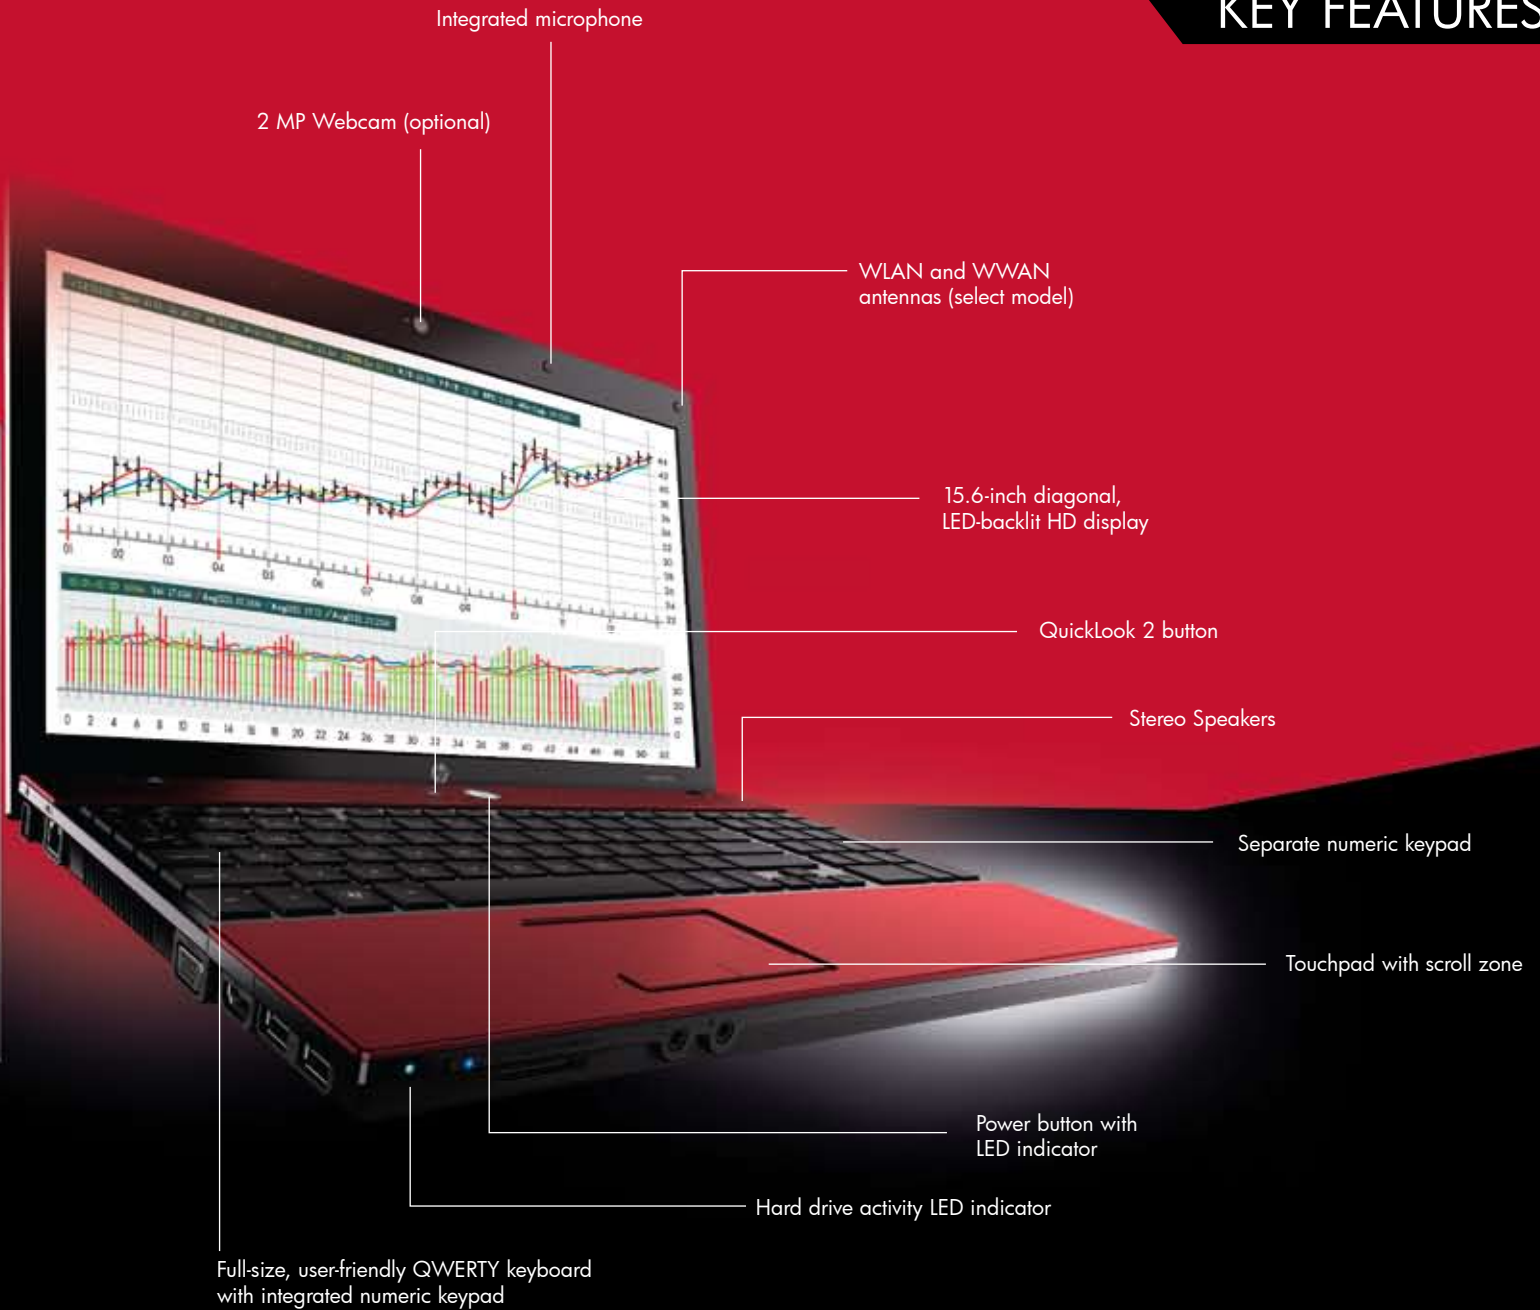

KEY FEATURES