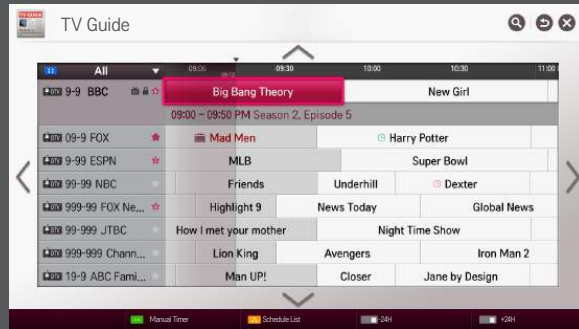

TV Guide

You can select a programme you want to schedule for watching or recording.