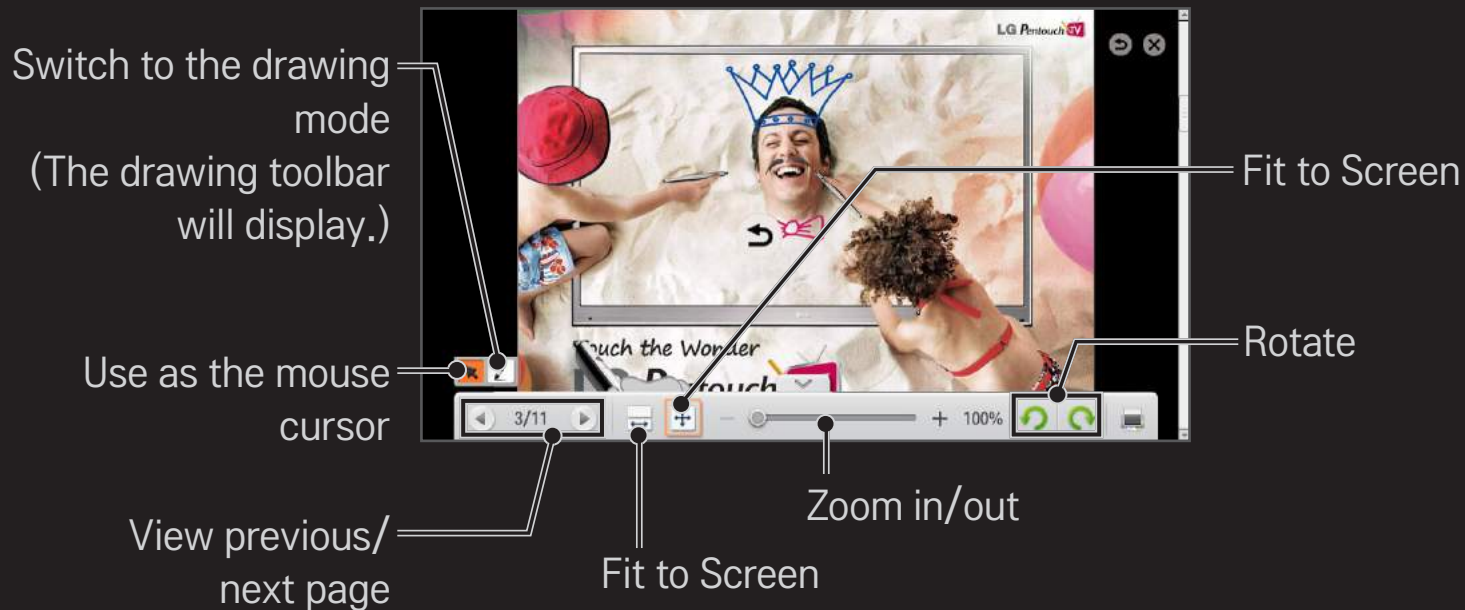

☐ To Use the Office Viewer Function

SMART  ⇒ Touch Home → Office Viewer

- ✎ You can only use **Office Viewer** when a USB storage device is connected. Connect the USB storage device containing Microsoft Office files (.xls, .xlsx, .ppt, .pptx, .doc, .docx), Adobe Acrobat files (.pdf) or text files (.txt).

— Select the file you want.

□ To Use the Office Viewer Function (Continued)

SMART  ⇒ Touch Home → Office Viewer → Select the file you want

 If you draw a picture in Office Viewer, it will be saved in *.jpg format.