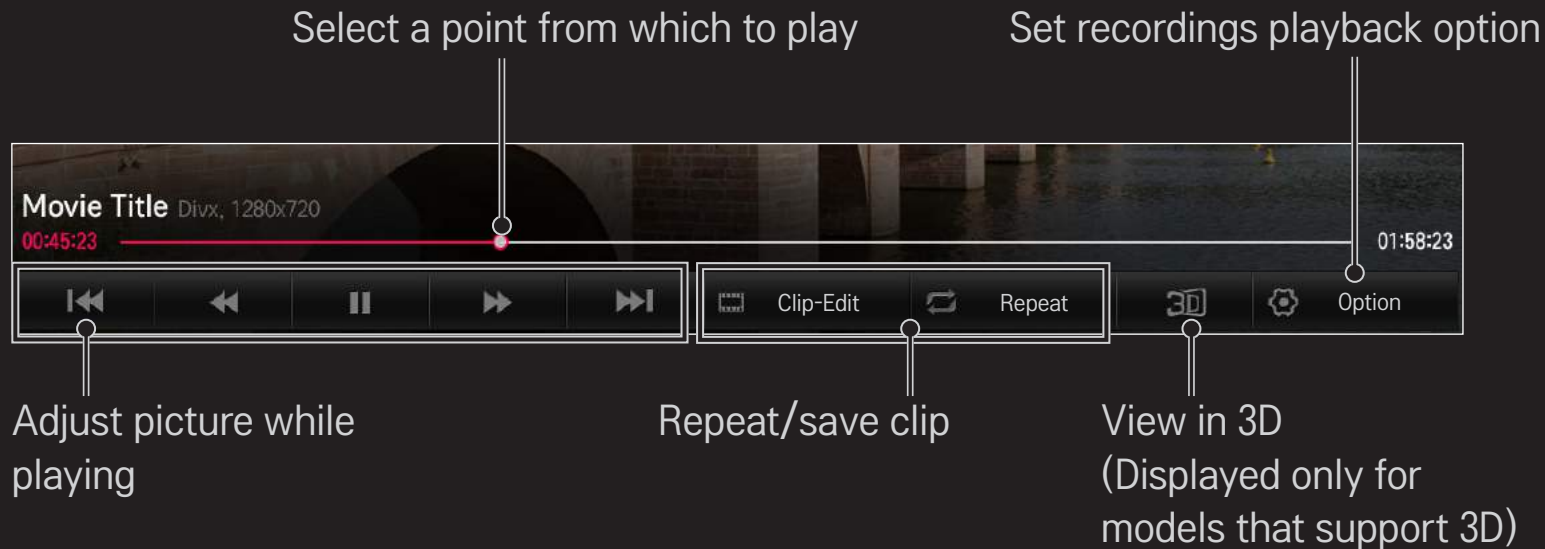

❑ To control playback of recordings

Press the **Wheel (OK)** button on the remote control while playing.

✎ The picture may differ from the screen on the TV.