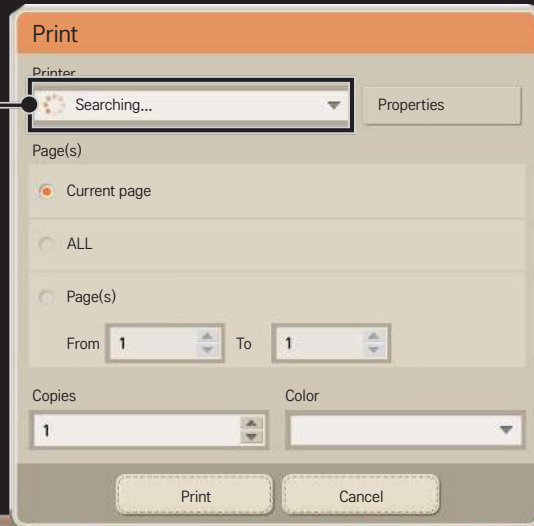

☐ To Use the Print Function

- ✎ Press the Print button and set the properties to print out using the connected printer.

Search and
Select Printer