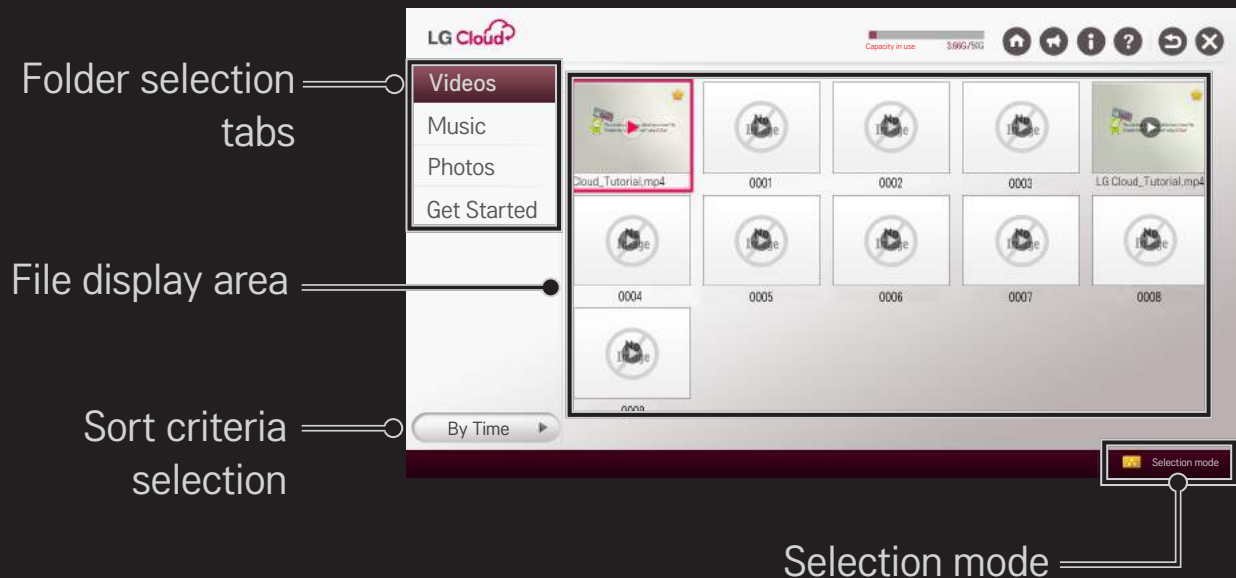

❑ To use LG Cloud

❑ Main screen layout

This is the main screen you will see first after signing in.