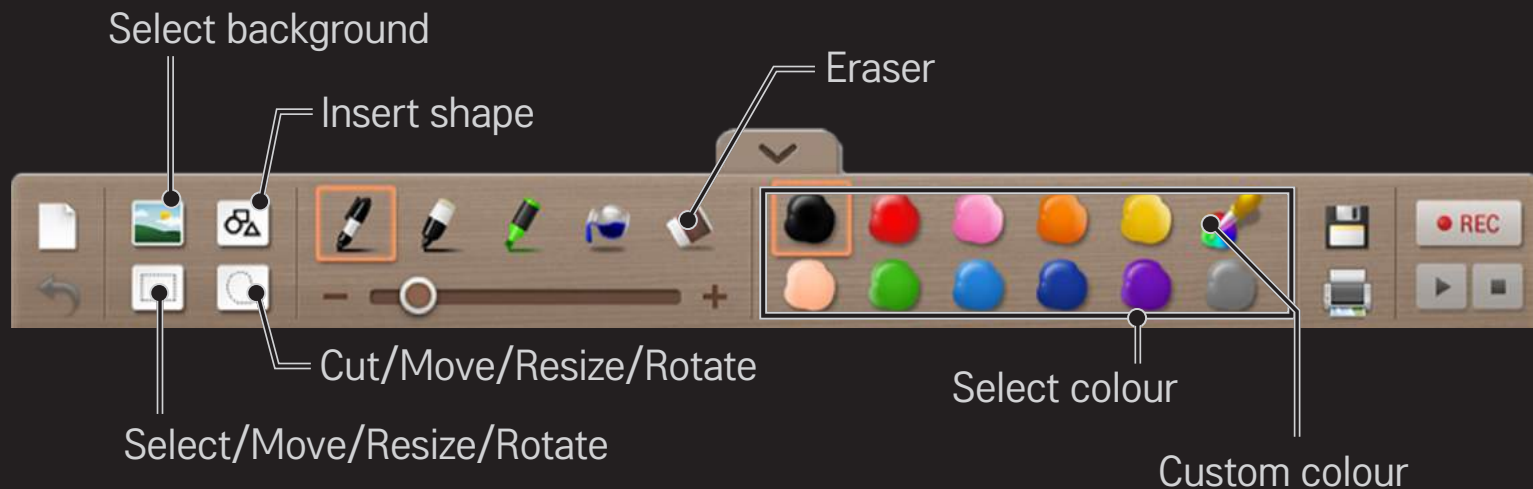

Show the touch pen's battery level

Quick owner's manual for Pentouch

Import an image or select a path to save it

❑ To Use the Drawing Toolbar

If you select the drawing mode in My Gallery, Office Viewer or Internet the drawing toolbar will display at the bottom of the screen.

□ To Use the Drawing Toolbar (Continued)

- ✎ If multiple images overlap each other, the eraser may function more slowly than usual.
- ✎ Cut/Move/Resize/Rotate can only be used for a single drawing object.
- ✎ If you use two touch pens, the drawing toolbar shows the setting of the touch pen that you used last.