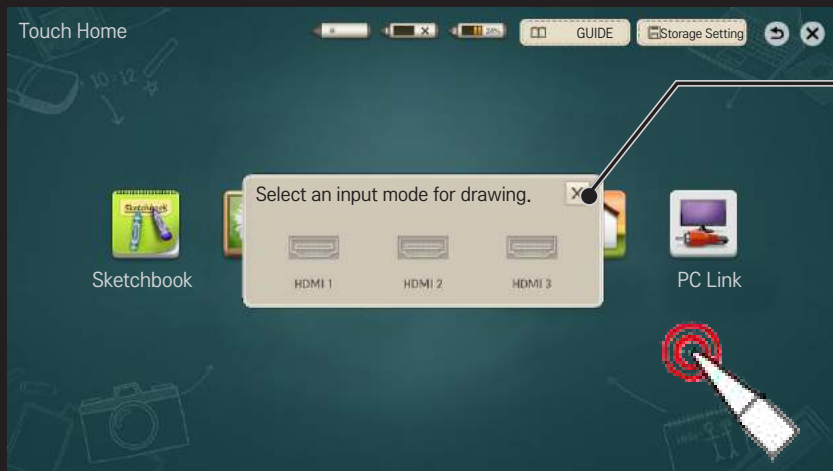

❑ To Use the PC Link Function

1. 1 Connect an external input device to the TV using the HDMI cable.
  2. 2 **SMART** ⇒ Touch Home → PC Link and select the input mode used to connect the device.
2. After selecting the input mode, you can draw a picture using the drawing toolbar.
   - / : You can play or pause a video file from the external device connected to **PC Link**.

Select the input mode the external input device used to connect to the device.