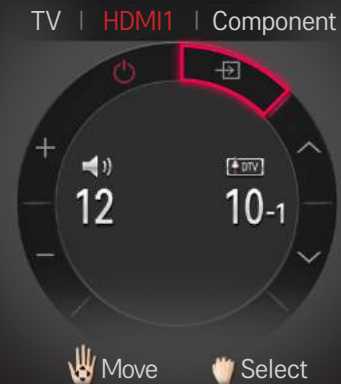

❑ What is Motion Recognition?

You can control the TV simply by gesturing for the camera.

You can use the Motion Recognition function to turn the TV off, change the channel and control the volume.

- ✎ Motion Recognition is only a function for watching TV and it is not supported when using the smart menu, such as when connecting wireless devices, including TV apps or USB ports.