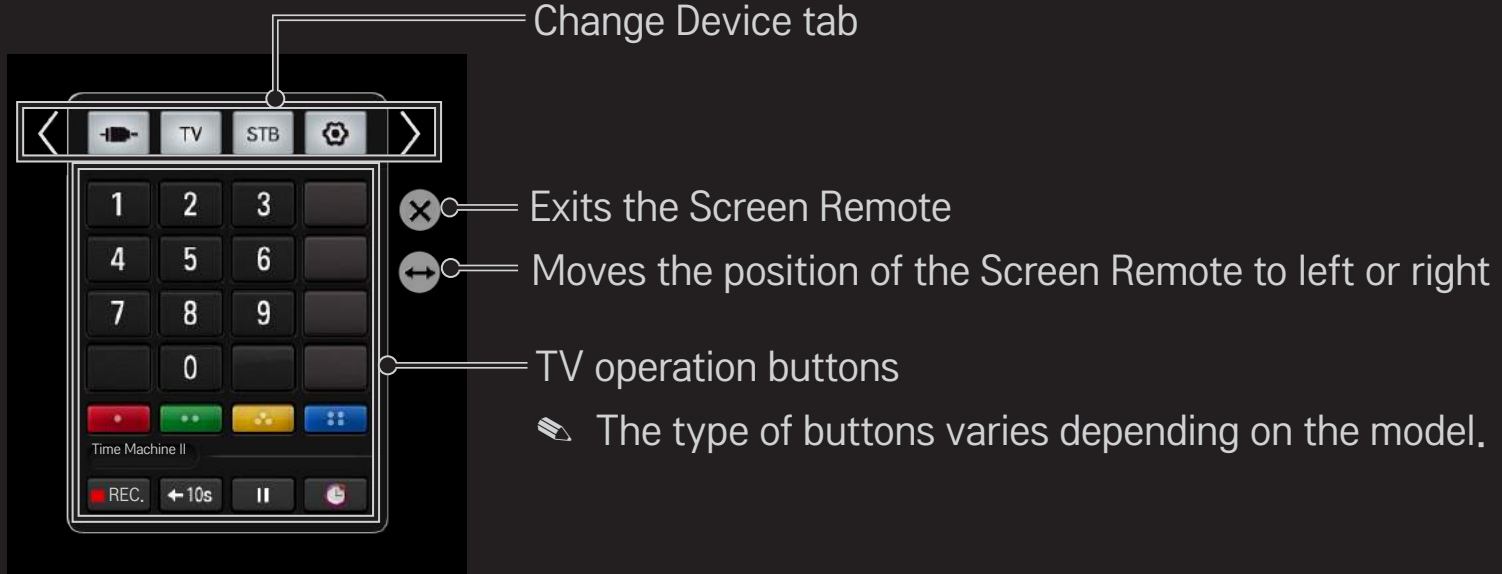

Auto Setting	A service country is automatically set for your Smart TV.
Manual Setting	A service country can be set manually for your Smart TV.

 If a network is disconnected while setting the service country, it may not be set properly.

❑ To use Screen Remote

Press the **123** button on the Magic Remote Control.

Select a button on the Screen Remote displayed on the screen using the Magic Remote Control.

□ To use Screen Remote

- ✎ The type of buttons on the Screen Remote varies depending on the region or the type of a connected device.
- ✎ Image shown may differ from your TV.

❑ To control a device connected to the TV using the Screen Remote

You can control a device connected via SimpLink or MHL using the Screen Remote.

- 1 Check if the device is connected to the TV.
 - 2 After pressing the **123** button on the Magic Remote Control, select the device you want to control in the Change Device tab. The Screen Remote that can control the device appears.
- ✎ This may not work with the **123** button for some models.
 - ✎ For more information about SimpLink or MHL connection, please refer to the connection section of "Owner's Manual" provided with the TV.