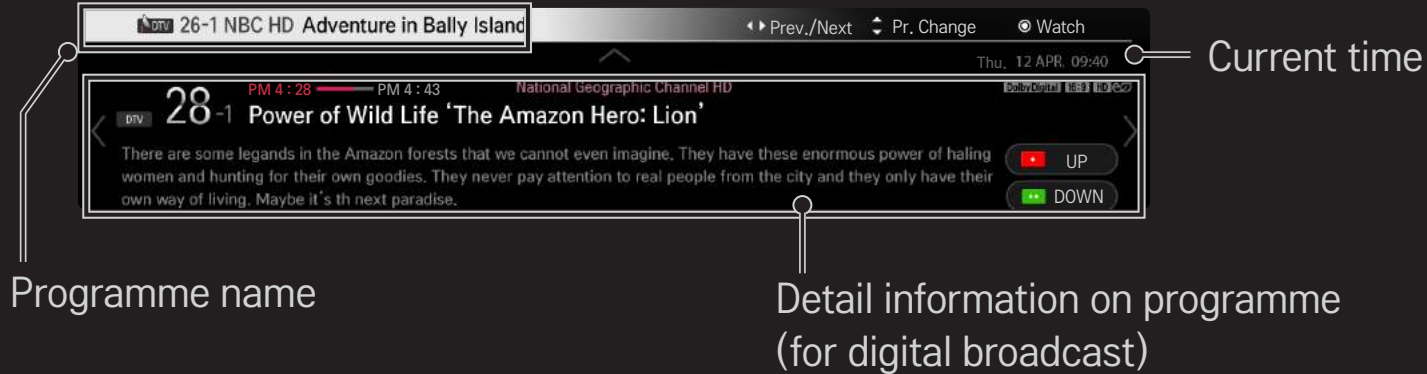

- 1 Move the pointer of the Magic remote control to the top of the TV screen.
- 2 Click the activated channel banner area.
- 3 The programme details will be displayed at the bottom of the TV screen.

 Image shown may differ from your TV.

❑ To set favourite programmes

SMART  ⇒ Settings → SETUP → Programme Edit

- 1 Move to the desired programme and press **Wheel (OK)** button. Programme is selected.
- 2 Press **Set as Favourite**.
- 3 Select the desired Favourite Pr. Group.
- 4 Select **OK**. Favourite is set.

❑ Automatically Setting Up Programme

SMART  ⇒ Settings → SETUP → Auto Tuning

Automatically tunes the programmes.

- 1 Select Country where the TV is used. Programme settings change depending on the country you choose.
 - 2 Initiate **Auto Tuning**.
 - 3 Select Input Source of your choice.
 - 4 Set Auto Tuning following screen instructions.
-  If Input Source is not connected properly, programme registration may not work.
 -  **Auto Tuning** only finds programmes that are currently broadcasting.
 -  If **Lock System** is turned on, a pop-up window will appear asking for password.