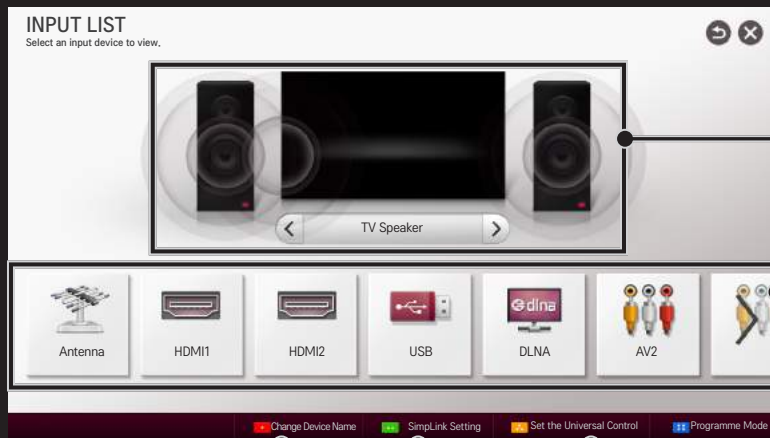

☐ To select an external input

SMART ⇒ Input List

Selects external input.

Selects speaker.

Selects input.

Sets the Programme mode.
[Depending on country]

Sets OSS.
[Depending on country]

Edits the name of external
device connected to
external terminal.

Sets SimpLink.