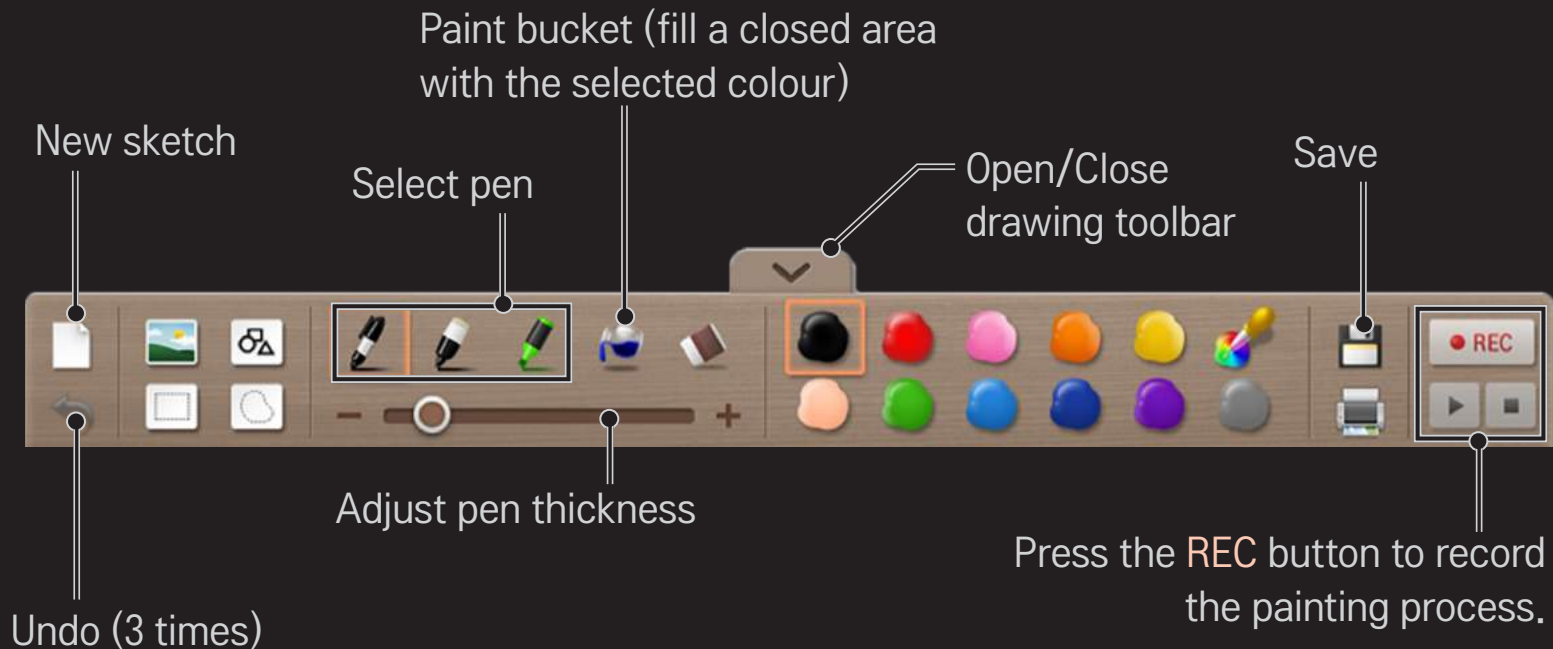

Show the touch pen's battery level

Quick owner's manual for Pentouch

Import an image or select a path to save it

❑ To Use the Drawing Toolbar

If you select the drawing mode in My Gallery, Office Viewer or Internet the drawing toolbar will display at the bottom of the screen.

□ To Use the Drawing Toolbar (Continued)

- ✎ If multiple images overlap each other, the eraser may function more slowly than usual.
- ✎ Cut/Move/Resize/Rotate can only be used for a single drawing object.
- ✎ If you use two touch pens, the drawing toolbar shows the setting of the touch pen that you used last.