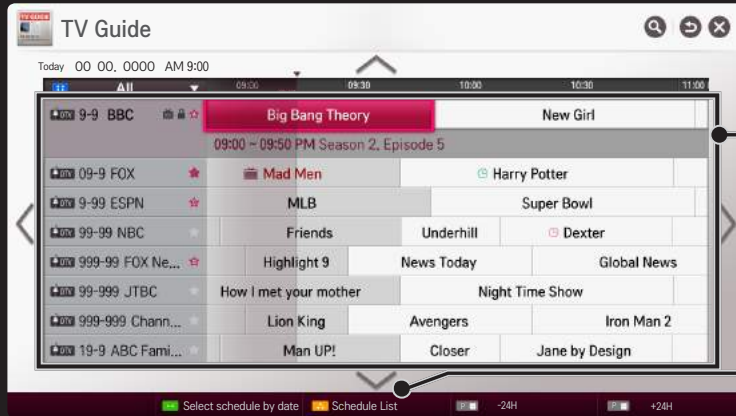

SMART => TV Guide

[In Digital Mode Only]

Obtains information about programmes and airing times. Obtains programme information and schedules viewing / recording.

[Image shown may differ from your TV.]

Press **Wheel (OK)** button after moving to a programme of your choice to view or view / record.

After viewing the schedule list, makes revisions or deletions.

Makes schedule reservation by selecting date / time / programme. Makes repeat schedule reservation.