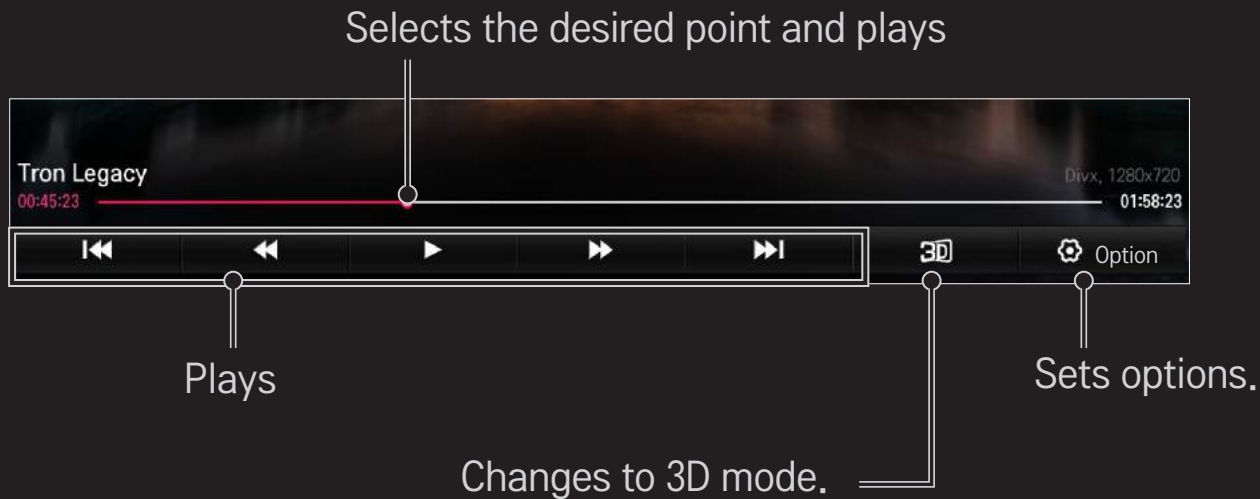

☐ To use SmartShare™

SMART 🏠 ⇒ SmartShare™

Provides photo / music / video files on your TV by connecting to a USB device or home network (DLNA).

✎ Image shown may differ from your TV.

Displays photo / music / video files on all devices connected to the TV.

Shows how to connect PC, smartphone/device, and USB.

❑ To control video playback

Controls playback and sets options while viewing videos.

✎ Image shown may differ from your TV.

❑ To control photo view

Controls playback and sets options while viewing pictures in full screen.

Changes to 3D mode.

Sets options.

Sets the filter.
[Depending on model]

Rotates or enlarges the picture.

❏ To control music playback

Controls playback and sets options while playing music.

✎ Image shown may differ from your TV.