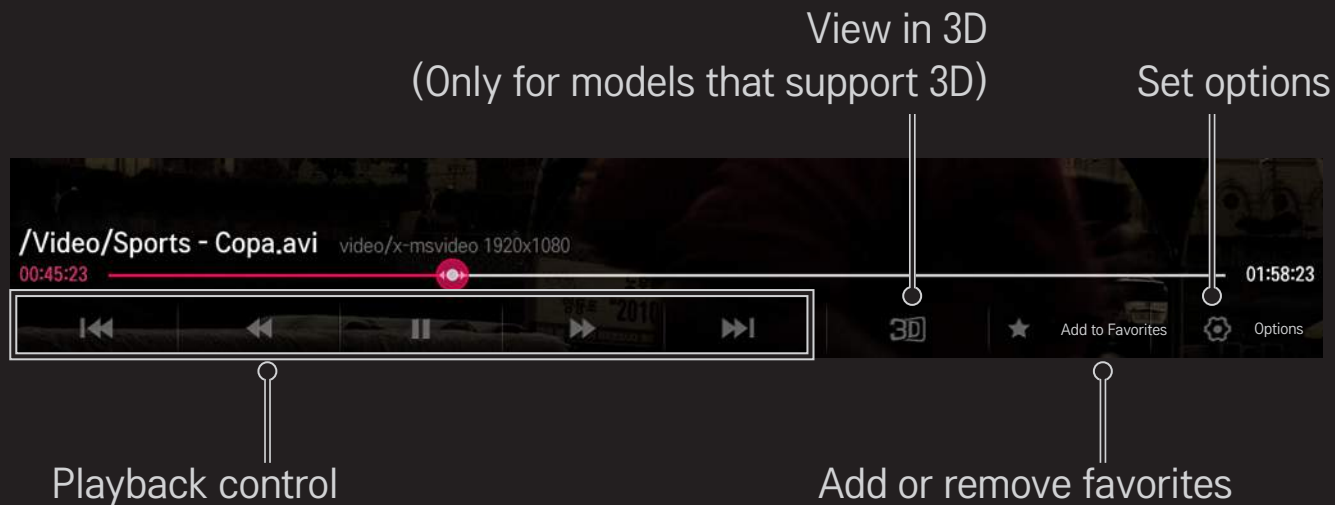

□ Video playback