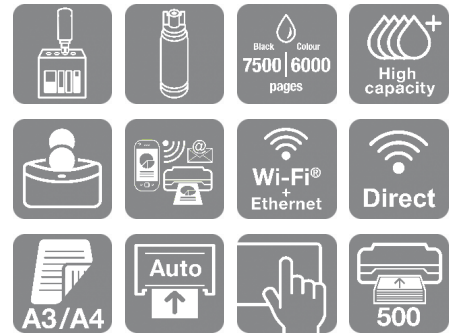

DATASHEET / BROCHURE

KEY FEATURES

- **Ultra-fast print and scan speeds**
  Up to 25ipm³
- **Ultra-low-cost per page**
  Economical ink tank system
- **Easy to use front ink tank**
  Enjoy hassle and mess-free refills with enhanced ink bottles
- **Mobile printing and connectivity**
  Wi-Fi, Wi-Fi Direct, Ethernet & free mobile printing apps²
- **Designed for business**
  A3+ multifunction, 2x A3 250-sheet front tray, 50 sheet A3 ADF