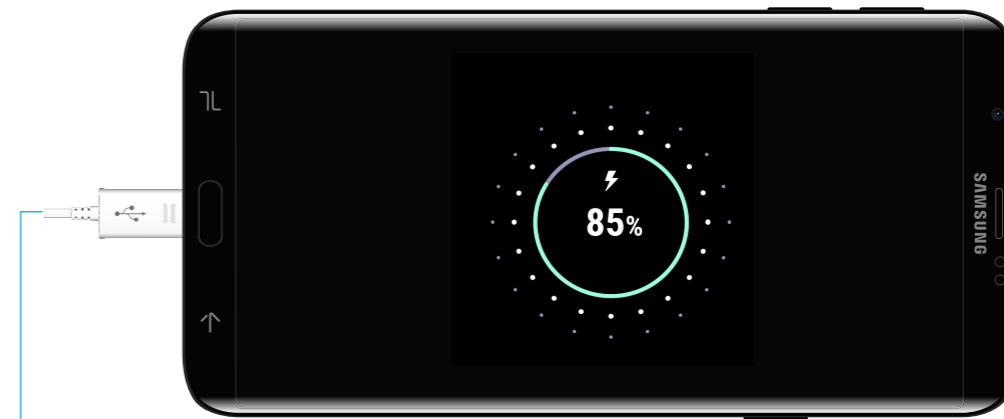

## 2 Set up your phone

Your SIM card may be pre-installed.

**REMOVE SIM/microSD TRAY**  
Use the tool to open the SIM/microSD card tray.

**INSERT SIM/microSD CARD**  
Slide the SIM card and the optional microSD card (microSD card sold separately) into the tray with the gold contacts facing down.