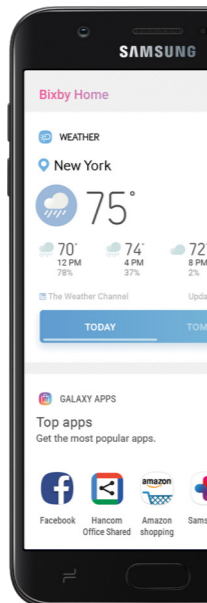

### LOCK SCREEN

Select a screen lock type and set security options.

### BIOMETRIC AND SECURITY

Set biometric security options.

## Bixby

Set reminders, send messages, search and access content on your phone and Internet.

To launch Bixby, from the home screen, swipe right.

**Note:** For more information about Bixby, visit [samsung.com/us/support/owners/app/Bixby](http://samsung.com/us/support/owners/app/Bixby).