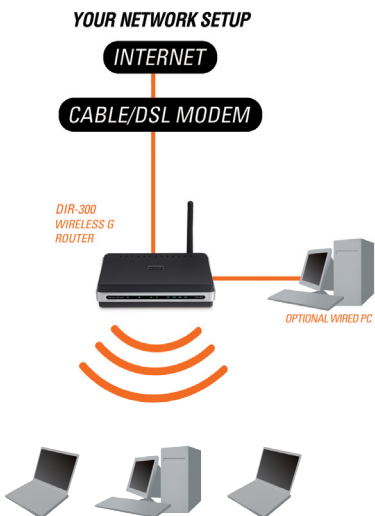

WHAT THIS PRODUCT DOES

Share your broadband Internet connection with multiple computers in your house by simply connecting the D-Link Wireless G Router to your cable or DSL modem. Once connected, you can create your own personal wireless home network to share documents, music, and photos.

ADVANCED WIRELESS FUNCTIONS

The D-Link Wireless G Router includes everything you need to get a wireless network up and running.

- + IEEE 802.11b/g Compliant
- + Share Your Internet Connection with Built-In 4-Ports Switch
- + Advanced Firewall & Security
- + Advanced Scheduling and User Level Control
- + Supports VPN Passthrough
- + WPA (TKIP) and WPA2 (AES) Support
- + Interactive Install Guide
- + UPnP™ Support
- + D-Link 2 Year Warranty (See information enclosed)

D-LINK CLICK'N CONNECT

+ Interactive illustrated guide. No prior networking knowledge required. Just use the Click'n Connect software included.

Network Accessories & Aid:

- + CAT5 Ethernet Cable
- + Power Adapter
- + Manuals and Driver on CD-ROM
- + Quick Installation Guide
- + 1 Detachable Antenna

TECHNICAL SPECIFICATIONS

MINIMUM SYSTEM REQUIREMENTS

- + Cable or DSL modem with Ethernet port
- + Computer with Windows XP SP2 or Windows 2000 SP4 or Mac OS X (v10.4/v10.3) or Linux-based Operating System and an installed Ethernet adapter
- + Internet Explorer 6 or Firefox 1.5 or Later
- + Wireless adapter for wireless connectivity

STANDARDS

- + IEEE 802.11g
- + IEEE 802.11b
- + IEEE 802.3
- + IEEE 802.3u

WIRELESS SIGNAL RATES¹ WITH AUTOMATIC FALLBACK

- + 54, 48, 36, 24, 18, 12, 11, 9, 6, 5.5, 2, & 1Mbps

WIRELESS FREQUENCY RANGE

- + 2.4GHz to 2.462GHz

MODULATION TECHNOLOGY

- + Orthogonal Frequency Division Multiplexing (OFDM)
- + Complementary Code Keying (CCK)

WIRELESS TRANSMIT POWER

- + 15dBm +/- 2dBm

ANTENNA

- + Detachable Dipole Antenna (Reverse SMA Plug)

SECURITY

- + WEP 64/128-Bit Data Encryption (User-Selectable)
- + Wi-Fi Protected Access (WPA/WPA2)

ADVANCED FIREWALL FEATURES

- + Network Address Translation (NAT)
- + Stateful Packet Inspection (SPI)
- + MAC Filtering
- + Parental Control

DEVICE MANAGEMENT

- + Internet Explorer v6 or later; or Firefox 1.5 or Later
- + Wi-Fi Protected Setup™ (WPS)

DIAGNOSTIC LED

- + Power
- + Status
- + Internet
- + WLAN (Wireless Connection)
- + LAN

POWER INPUT

- + 5VDC, 1.2A, Through External Power Adapter

DIMENSIONS

- + 112.6 x 147.5 x 31.8 mm

WEIGHT

- + 246 grams (0.5 lb)

CERTIFICATION

- + CE
- + FCC

OPERATING TEMPERATURE

- + 0° to 55° C (32° to 131° F)

OPERATING HUMIDITY

- + 95% maximum

Copyright 2006. All rights reserved.

D-Link Worldwide Offices