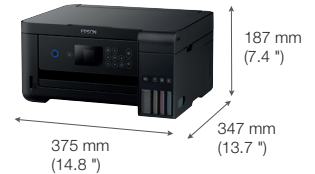

L4160

Weight: 5.5 kg (12.1 lb)