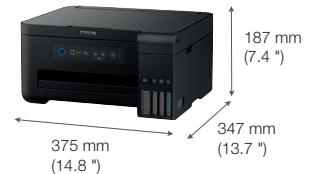

Dimensions & Weight

L4150

Weight: 5.0 kg (11.0 lb)