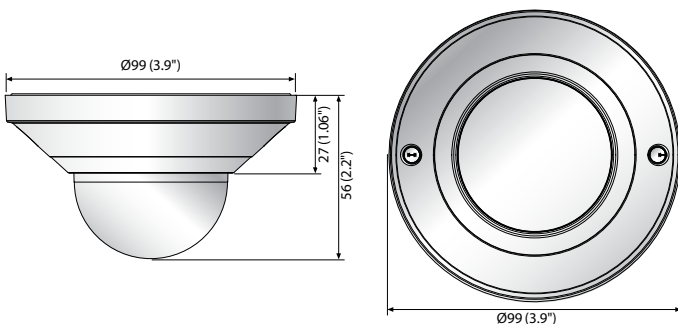

Dimensions

Unit: mm (inch)

Accessories (Optional)