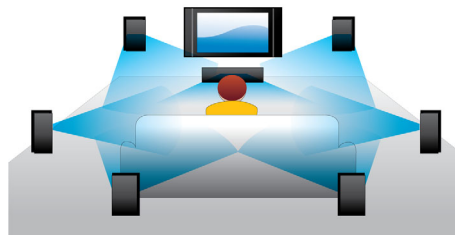

Dolby TrueHD

Dolby TrueHD deliver the finest sound from your Blu-ray Discs. Audio reproduced is virtually indistinguishable from the studio master, so you hear what the creators intended for you to hear. Dolby TrueHD complete your high definition entertainment experience.