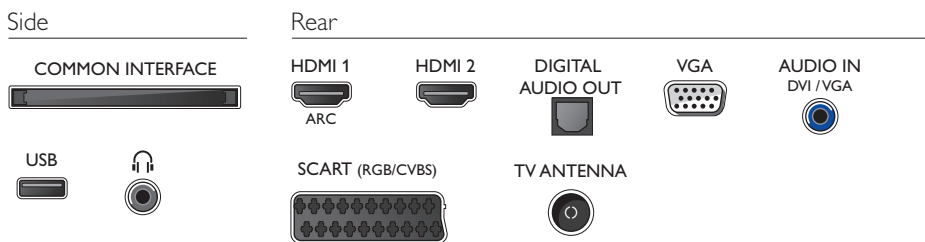

Multimedia Applications

- Video Playback Formats: Containers: AVI, MKV, H264/MPEG-4 AVC, MPEG-1, MPEG-2, MPEG-4,

WMV9/VC1

- Subtitles Formats Support: .SML, .SRT, .SSA, .SUB, .TXT, .ASS
- Music Playback Formats: AAC, MP3, WAV, WMA (v2 up to v9.2)
- Picture Playback Formats: JPEG, BMP, GIF, PNG

Supported Display Resolution

- Computer inputs: up to 1920x1080 @ 60Hz
- Video inputs: 24, 25, 30, 50, 60 Hz, up to 1920x1080p

Tuner/Reception/Transmission

- Digital TV: DVB-T/C
- MPEG Support: MPEG2, MPEG4
- Video Playback: NTSC, PAL, SECAM

Power

- Mains power: AC 220 - 240 V 50/60Hz
- Ambient temperature: 5 °C to 35 °C
- Eu Energy Label power: 24 W
- Annual energy consumption: 35 kW·h
- Energy Label Class: A
- Standby power consumption: <0.3W
- Off mode power consumption: <0.3 W
- Power Saving Features: Auto switch-off timer, Eco mode, Picture mute (for radio)

Dimensions

- Box dimensions (W x H x D): 600 x 390 x 100 mm
- Set dimensions (W x H x D): 512 x 308 x 35 mm
- Set dimensions with stand (W x H x D): 512 x 317 x 112 mm
- Product weight: 2.6 kg
- Product weight (+stand): 2.7 kg
- Weight incl. Packaging: 3.5 kg
- VESA wall mount compatible: 75 x 75 mm

Accessories

- Included accessories: Remote Control, Table top stand, Power cord, Quick start guide, Legal and safety brochure, Warranty Leaflet

Connections

Issue date 2015-04-03

Version: 1.2.1

12 NC: 8670 001 23847
EAN: 87 18863 00295 7

© 2015 Koninklijke Philips N.V.
All Rights reserved.

Specifications are subject to change without notice.
Trademarks are the property of Koninklijke Philips N.V.
or their respective owners.

www.philips.com

* EPG and actual visibility (up to 8 days) is country and operator dependent.

* Energy consumption in kWh per year, based on the power consumption of the television operating 4 hours per day for 365 days. The actual energy consumption will depend on how the television is used.

* The TV supports DVB reception for 'Free to air' broadcast. Specific DVB operators may not be supported. An up to date list can be found in the FAQ section of the Philips support website. For some operators Conditional Access and subscription are required. Contact your operator for more information.

* (Philips) only compatible with specific Philips player device.