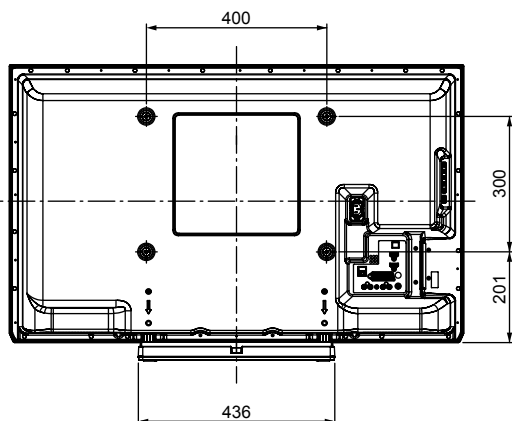

SPECIFICATIONS

Dimensions (W x H x D)	1,007 mm x 657 mm x 231 mm (With Pedestal) 1,007 mm x 615 mm x 81 mm (TV only)
Mass	16.5 kg (With Pedestal) 15.5 kg (TV only)
Power Source	AC 220-240 V, 50 / 60 Hz

DIMENSIONS

Top View

Front View

Side ViewBack

Back View

Side view with the pedestal (option) attached

Note:
To make sure that the Plasma Television fits the cabinet properly when a high degree of precision is required, we recommend that you use the Plasma Television itself to make the necessary cabinet measurements. Panasonic cannot be responsible for inaccuracies in cabinet design or manufacture.

JACKS

Side Panel

Rear Panel

Specifications are subject to change without notice.
Non-metric weights and measurements are approximate.