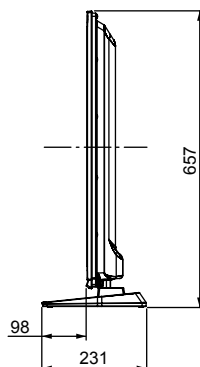

SPECIFICATIONS

Dimensions (W x H x D)	1,007 mm x 657 mm x 231 mm (With Pedestal) 1,007 mm x 615 mm x 81 mm (TV only)
Mass	16.5 kg (With Pedestal) 15.5 kg (TV only)
Power Source	AC 220-240 V, 50 / 60 Hz

DIMENSIONS

Top View

Front View

Side ViewBack

Back View

Side view with the pedestal (option) attached

Note:
To make sure that the Plasma Television fits the cabinet properly when a high degree of precision is required, we recommend that you use the Plasma Television itself to make the necessary cabinet measurements. Panasonic cannot be responsible for inaccuracies in cabinet design or manufacture.

JACKS

Side Panel

Rear Panel

Specifications are subject to change without notice.
Non-metric weights and measurements are approximate.