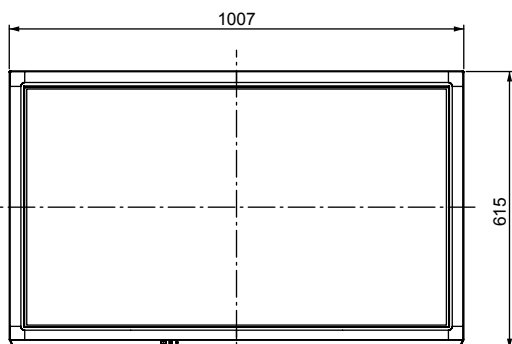

SPECIFICATIONS

Dimensions (W x H x D)	1,007 mm x 657 mm x 231 mm (With Pedestal) 1,007 mm x 615 mm x 81 mm (TV only)
Mass	16.5 kg (With Pedestal) 15.5 kg (TV only)
Power Source	AC 220-240 V, 50 / 60 Hz

DIMENSIONS

Top View

Front View

Side ViewBack

Back View

Side view with the pedestal (option) attached

Note:
To make sure that the Plasma Television fits the cabinet properly when a high degree of precision is required, we recommend that you use the Plasma Television itself to make the necessary cabinet measurements. Panasonic cannot be responsible for inaccuracies in cabinet design or manufacture.

JACKS

Side Panel

Rear Panel

Specifications are subject to change without notice.
Non-metric weights and measurements are approximate.