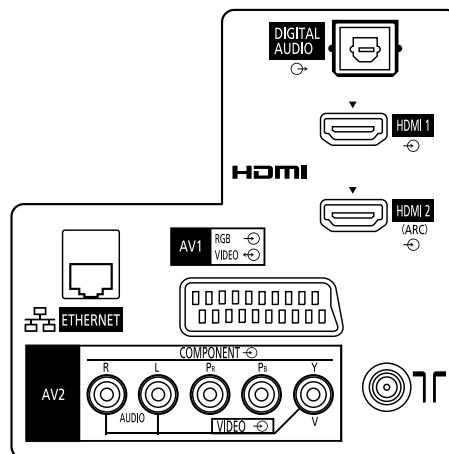

SPECIFICATIONS

Dimensions (W x H x D)	1,007 mm x 657 mm x 231 mm (With Pedestal) 1,007 mm x 615 mm x 81 mm (TV only)
Mass	16.5 kg (With Pedestal) 15.5 kg (TV only)
Power Source	AC 220-240 V, 50 / 60 Hz

DIMENSIONS

Top View

Front View

Side ViewBack

Back View

Side view with the pedestal (option) attached

Note:
To make sure that the Plasma Television fits the cabinet properly when a high degree of precision is required, we recommend that you use the Plasma Television itself to make the necessary cabinet measurements. Panasonic cannot be responsible for inaccuracies in cabinet design or manufacture.

JACKS

Side Panel

Rear Panel

Specifications are subject to change without notice.
Non-metric weights and measurements are approximate.