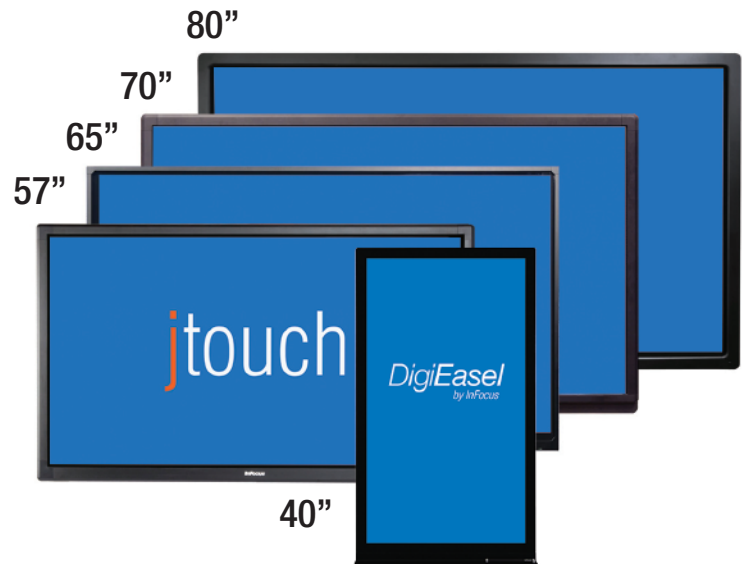

The JTouch Family

Part#: INF4030, INF4032, INF6501c, INF6501cAG, INF8001

InFocus
Collaboration That Works

Enrich and engage audiences in huddle spaces, classrooms, boardrooms, and beyond with the JTouch family of bright, colourful LCD touchscreen displays.

Available with wireless LightCast technology, whiteboard, and web browser apps that provide amazing versatility and convenience, so you can collaborate at a moment's notice.

Brightness and Clarity

JTouch helps you get your message across and connect with your audience with incredible brightness, colour, and clarity. Your images, text, and video will be seen from anywhere in the room, even in large spaces with high ambient light.

Engage Your Audience with Touch

Whether you're in a classroom, a boardroom, or at a trade show, the interactivity of JTouch engages audiences and encourages participation. JTouch gets students involved, attracts customers, and provides a great medium for testing and presenting touch-enabled applications.

Easy to Connect

JTouch provides multiple ways to display your content, including HDMI, VGA, and wireless via Lightcast Technology, available in select JTouch models. To enable touch, simply connect the JTouch to your computer via USB.

- 1080p display with accurate and responsive multi-touch
- Interactive, bright, crisp content in any light
- Quickly connect and display your notebook via HDMI, VGA, and more
- Easily share your mobile device's screen on LightCast-enabled JTouch displays
- Included whiteboard and web browser (varies by model)
- Anti-glare models available

Location, Location, Location

Secure the JTouch to the wall with its standard VESA mounting pattern for a clean, professional look.

Or create a shared resource and choose from a variety of optional InFocus mobile carts so that you can move your JTouch from room to room—wherever it's needed most.