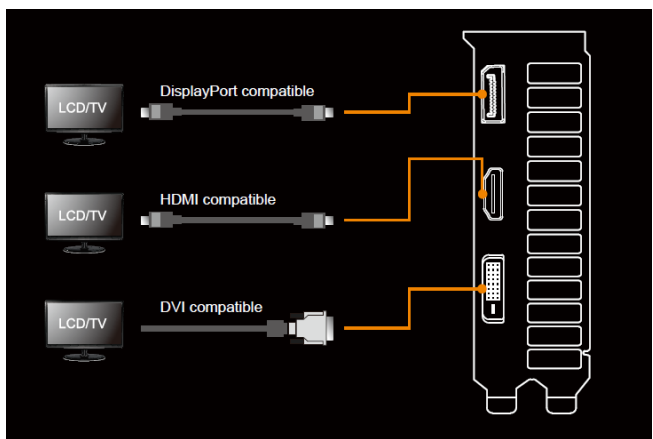

I/O Specifications