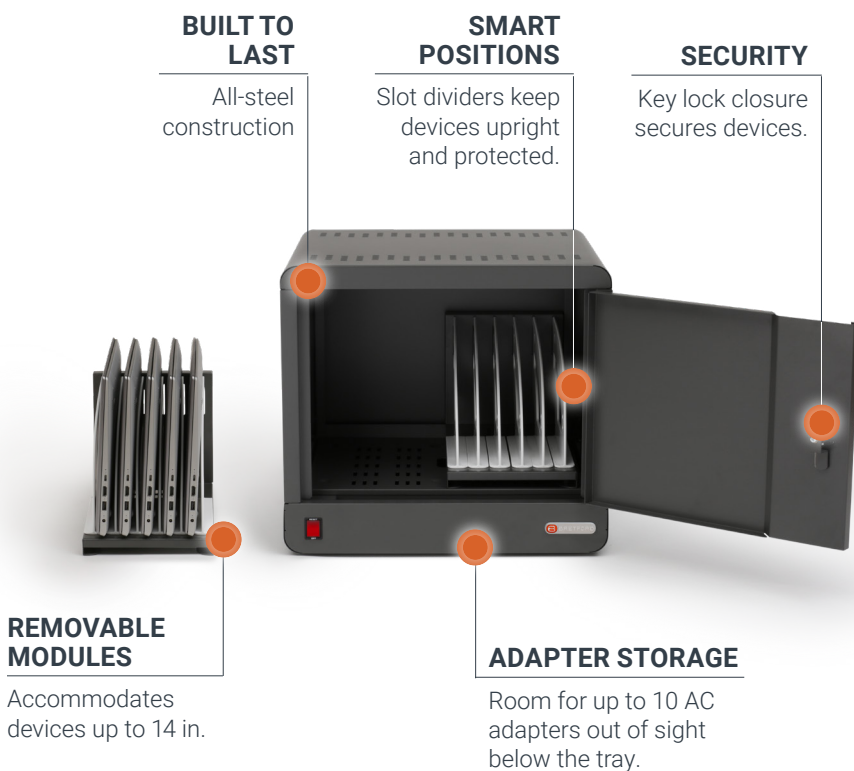

CUBE[®] Micro Station

10

DEVICE CAPACITY

BUILT TO LAST

All-steel construction

SMART POSITIONS

Slot dividers keep devices upright and protected.

SECURITY

Key lock closure secures devices.

REMOVABLE MODULES

Accommodates devices up to 14 in.

ADAPTER STORAGE

Room for up to 10 AC adapters out of sight below the tray.

YOUR PRODUCT. YOUR IDENTITY.

Choose from one of our 16 colors or personalize your cart by branding with your own.

<p>Construction USA-sourced steel Manufactured in Chicago, IL</p> <p>Device Compatibility Up to 14 in.</p> <p>Power AC: 120V AC, 12A, 50/60Hz</p>	<p>Shipment includes:</p> <ul style="list-style-type: none"> • CUBE[®] Micro Station <i>Ships fully assembled</i> • Power cord • Keys • Wall mounting kit
--	---

Dimensions are expressed W x D x H

TVS10AC	
STATION DIMENSIONS	18.25 x 17 x 16.5 in.
SLOT DIMENSIONS	1.25 x 14 x 9.9 in.
WEIGHT	40 lbs.