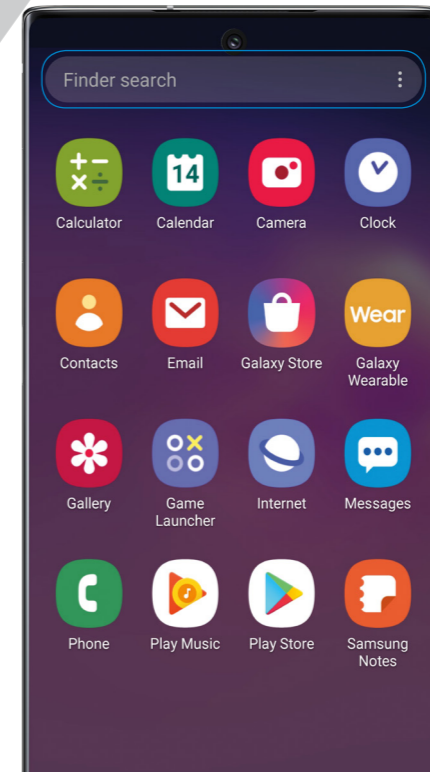

DeX integration

Share your computer's keyboard, mouse, and screen with your phone.

Mobile continuity

Wirelessly sync your phone and PC.

Reference the user manual for more information.

1 About your phone

Images shown are of the Galaxy Note10+ and are for reference only.

2 Set up your phone

Your SIM card may be pre-installed.

SIM/microSD™ tray

Use the tool to open the SIM/microSD card tray.

Place the SIM card and if applicable the optional microSD card into the tray with the gold contacts facing down.

Backup and restore

Get help transferring contacts, photos and other content from your old phone at samsung.com/smarts witch

3 Search

From the Home screen swipe up and search for apps, settings, contacts, and more.