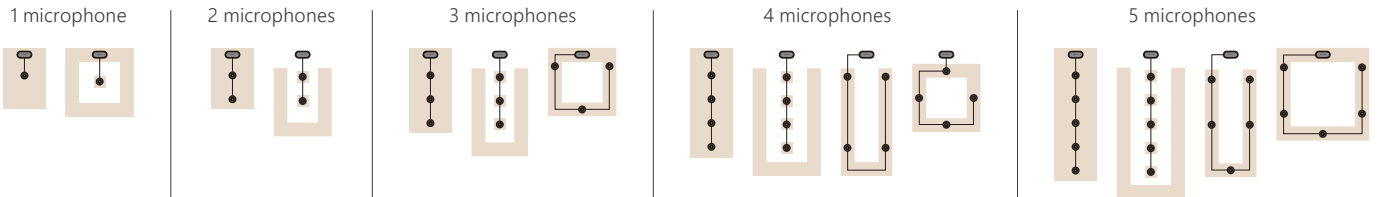

Easy connection so you're ready to go

Start your Skype for Business meeting by connecting your YVC-1000MS with a single USB connection. Don't have your laptop with you? The user-friendly design provides fast, intuitive connection to a smartphone with Bluetooth®. No matter how you connect, the specially engineered auto-tuning function developed by Yamaha detects and monitors the acoustics of the environment to optimize sound processing for the best audio experience on Skype for Business meeting.

Setting Examples

Specifications

| | | |
|---------|-----------------------------|---|
| General | Interface | Control Unit : USB 2.0 High Speed, Bluetooth, NFC (Near Field Communication) Audio Input terminal (stereo RCA pin), Audio Output terminal (stereo RCA pin), External speaker terminal (RCA pin) x 2, Power terminal, Microphone terminal Microphone : Input and output terminals |
| | Power consumption (max) | 20 W (one connected microphone), 35 W (five microphones connected) |
| | Radio interference standard | FCC (Part 15B) Class A, ICES-003, EN55020, EN55024, EN55032 |
| | Power source | US and Canada models: AC 120 V (60 Hz) UK, Europe and Russia models: AC 220-240 V (50 Hz) |
| | Operating environment | Temperature: 0 to 40°C (32 to 104°F) Humidity: 20 to 85% (no condensation) |
| | Dimensions | Control Unit (W x H x D): 332 x 95 x 162 mm (13.1 x 3.74 x 6.38 in) Microphone (W x H x D): 136 x 36 x 136 mm (5.35 x 1.42 x 5.35 in) |
| | Weight | Control Unit: 1.8 kg (4.0 lbs), Microphone: 0.4 kg (0.9 lbs) |
| | Supported OS | OS: 32-bit or 64-bit Windows 10, 32-bit or 64-bit Windows 8.1, 32-bit or 64-bit Windows 7, macOS 10.12, Mac OS X 10.11, Mac OS X 10.10 USB: USB 2.0 or later |