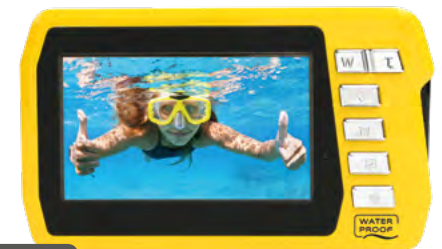

## W3048 EDGE

3 METERS  
WATER  
PROOF

4K  
VIDEO

DUAL  
DISPLAY  
for SELFIES

3M  
WATERPROOF

13MP  
SENSOR

48MP  
MAX.  
RESOLUTION

16X  
DIGITAL  
ZOOM

### INCLUDED

Pouch, hand strap, lithium battery, usb cable, manual

\*by interpolation

**2.0"** FRONT DISPLAY

110 mm

**3.0"** BACK DISPLAY

68 mm