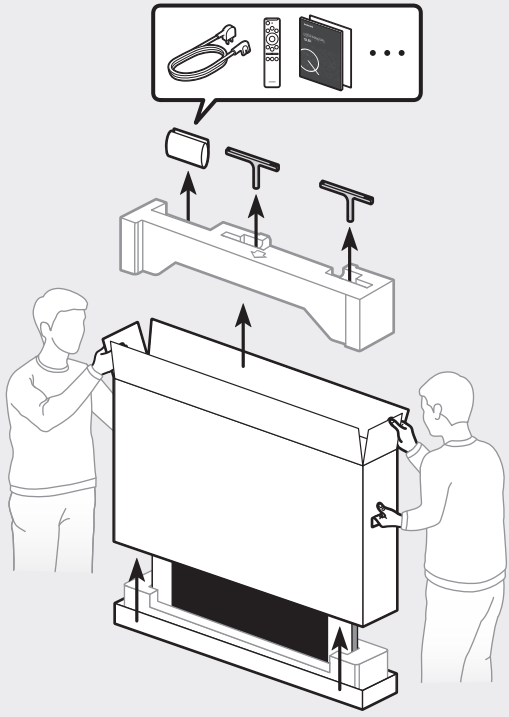

For Wall Mount
Wall Mount Adapter
x 4

1