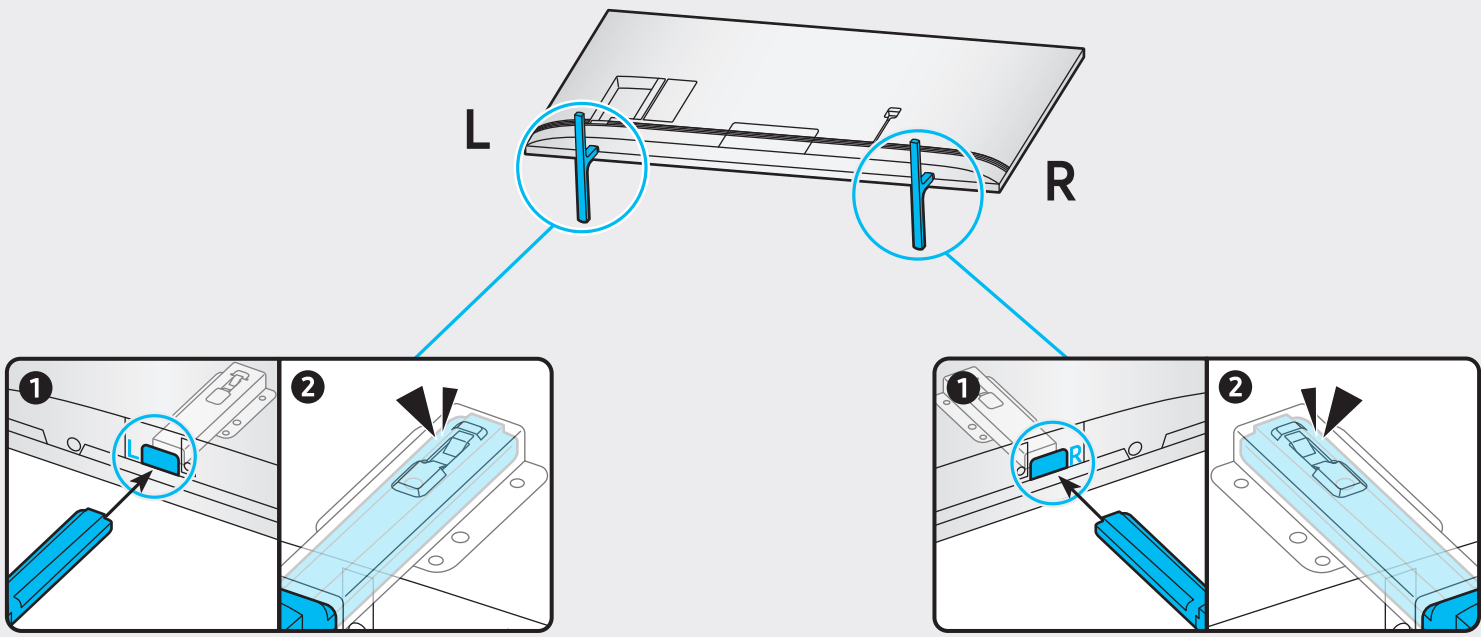

For Wall Mount
Wall Mount Adapter
x 4

1

2

3

4

5