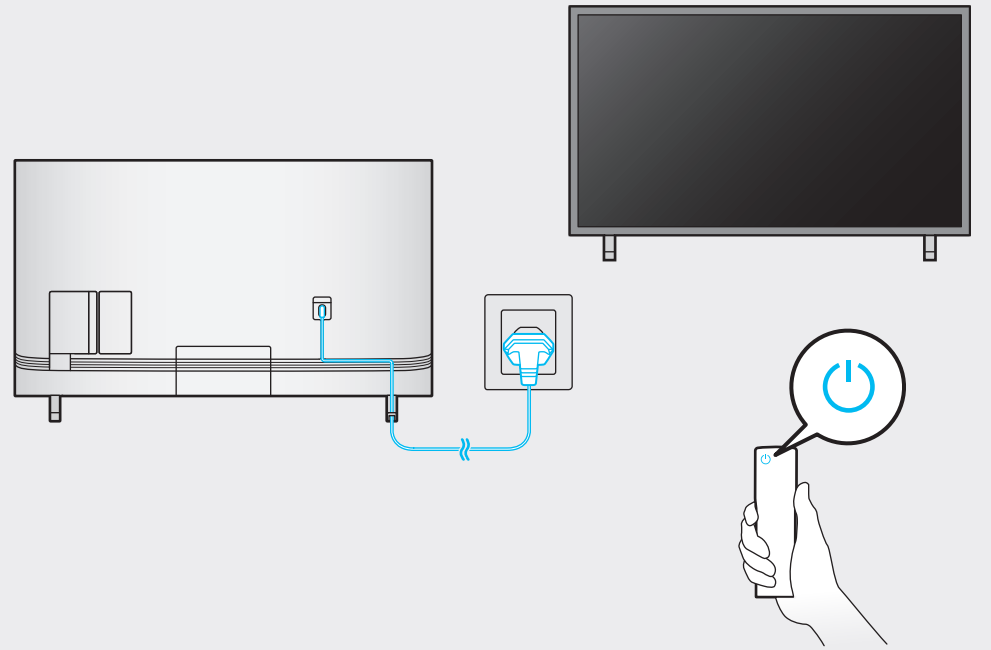

6

7

SAMSUNG

QUICK SETUP GUIDE

Scan this QR code with your smart phone to see helpful videos.

For Wall Mount
Wall Mount Adapter
x 4

Power Cable

Samsung Smart Remote /
Batteries (AA x 2)