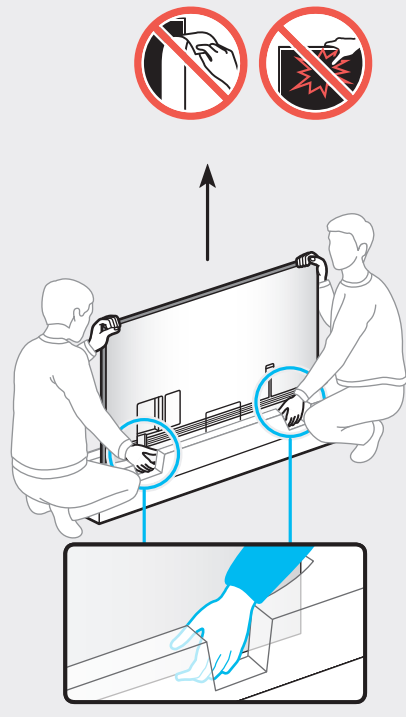

For Wall Mount
Wall Mount Adapter
x 4

1

2

3

4

5