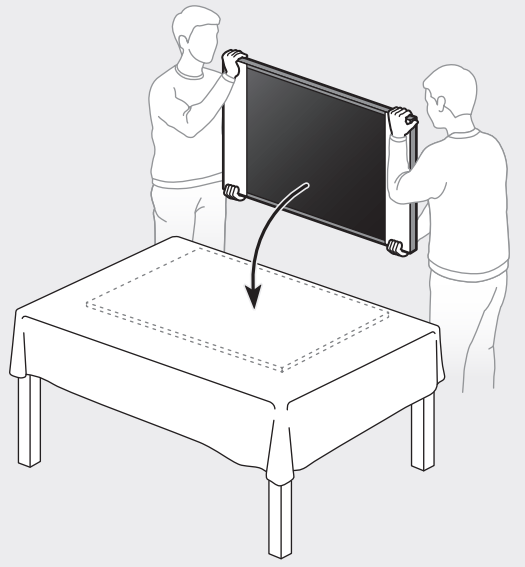

For Wall Mount
Wall Mount Adapter
x 4

1

2

3

4

5