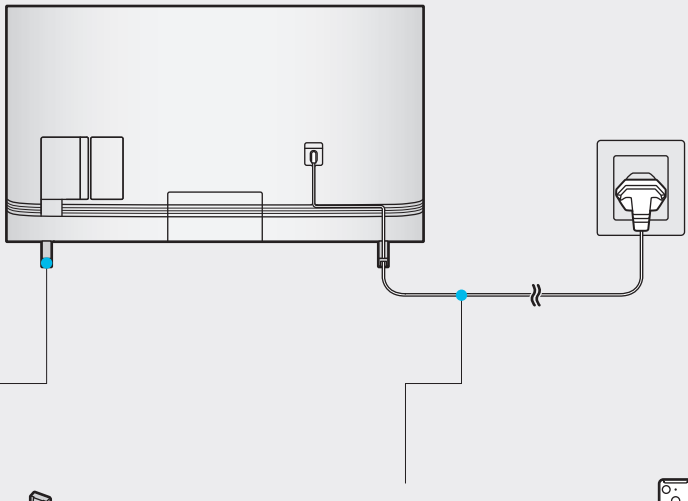

6

7

SAMSUNG

QUICK SETUP GUIDE

Scan this QR code with your smart phone to see helpful videos.

For Wall Mount
Wall Mount Adapter
x 4

Power Cable

Samsung Smart Remote /
Batteries (AA x 2)