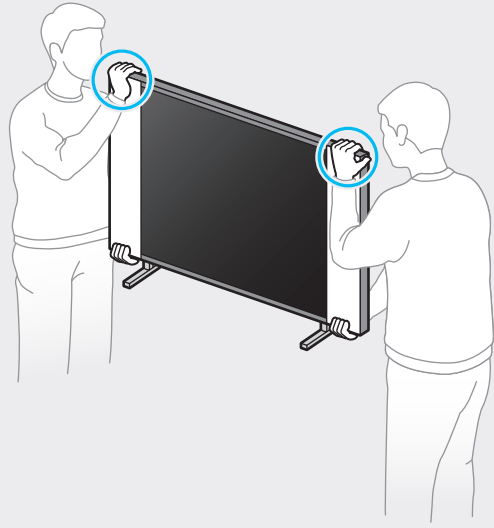

6

7

SAMSUNG

QUICK SETUP GUIDE

Scan this QR code with your smart phone to see helpful videos.

For Wall Mount
Wall Mount Adapter
x 4

Power Cable

Samsung Smart Remote /
Batteries (AA x 2)