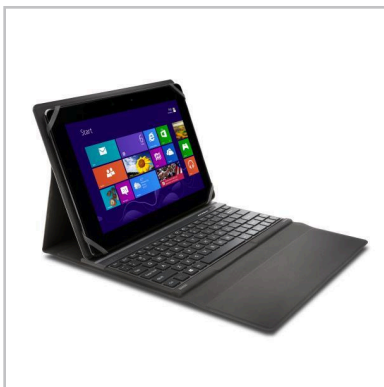

## KeyFolio® Fit Universal 10" Tablet Case for Windows® — Black

K97345US

## Each information

Depth	0.875"
Width	10"
Height	12"
Gross weight	1.6lbs
UPC#	085896973454
Unit quantity	1

## Product Description

With so many 10-inch tablets available in the market, finding a keyboard case that's versatile enough to fit all the slight dimension changes is more important than ever. That's why we developed the KeyFolio Fit for tablets running Windows®. A silicone 4-corner base uses stay straps to securely keep the tablet in place. The integrated keyboard syncs fast to your tablet through a Bluetooth® connection and offers 6 rows of high-performance scissor keys so you can type with optimal productivity. Soft interior lining keeps your tablet protected from scratches and damage, and a magnetic flap keeps the case securely closed when you're on the go.

## Features

- Integrated Bluetooth® keyboard with 6 rows of high-performance scissor keys
- Soft, lightweight case securely holds 9" and 10" tablets
- Silicone 4-Corner Base uses stay straps that come up and over the tablet
- Soft interior lining helps protect your device from getting scratched
- Magnetic flap securely closes folio
- Unobstructed access to charging port and front camera