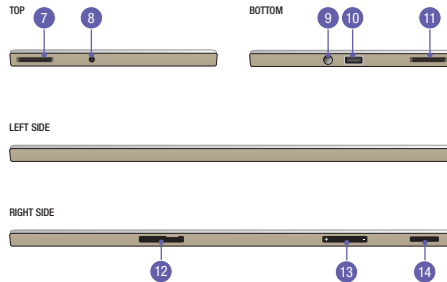

Samsung Galaxy Accessories

Name	Color	Model Code
Bluetooth Keyboard	Black	EE-BT550UBEGUJ
S Mouse	White	ET-MP900DBEGUJ
S Mouse	Black	ET-MP900DBEGUJ
Tab S2 9.7 Book Cover	Black	EF-BT810PBEGUJ
Tab S2 9.7 Book Cover	White	EF-BT810PBEGUJ
Tab S2 9.7 Keyboard Cover	Black	EF-BT810UBEGUJ
Tab S2 9.7 Keyboard Cover	White	EJ-FT810UBEGUJ
Tab S2 8.0 Book Cover	Black	EF-BT710PBEGUJ
Tab S2 8.0 White Cover	Black	EF-BT710PBEGUJ
AllShare Cast Wireless Hub	Black	EAD-T10JDEGXR
Travel Charger (11Pin)	Black	ETA-U90JDEGXR

*Premium requires license fee.

Learn more

samsung.com/business insights.samsung.com samsung.com/b2bgalaxy

Product support

1-866-SAM4BIZ 1-800-SAMSUNG

Follow us

[youtube.com/samsungbizusa](https://www.youtube.com/samsungbizusa) [@SamsungBizUSA](https://twitter.com/SamsungBizUSA)

SAMSUNG