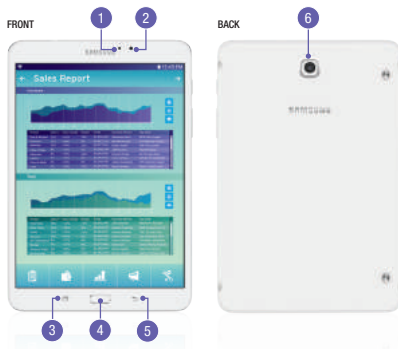

CONNECTIVITY

1. Automatic Light Sensor
2. Camera
3. Recents Button
4. Home Button
5. Back Button
6. Camera
7. Speaker
8. Microphone
- 3.5mm Headphone Port
10. Micro USB 2.0 Port
11. Speaker
12. Micro SD Card Slot
13. Volume Button
14. Power Button

Galaxy Tab® S2 8" / 9.7"

Samsung Galaxy Accessories

Name	Color	Model Code
Bluetooth Keyboard	Black	EE-BT550UBEGUJ
S Mouse	White	ET-MP900DBEGUJ
S Mouse	Black	ET-MP900DBEGUJ
Tab S2 9.7 Book Cover	Black	EF-BT810PBEGUJ
Tab S2 9.7 Book Cover	White	EF-BT810PBEGUJ
Tab S2 9.7 Keyboard Cover	Black	EF-BT810UBEGUJ
Tab S2 9.7 Keyboard Cover	White	EJ-FT810UBEGUJ
Tab S2 8.0 Book Cover	Black	EF-BT710PBEGUJ
Tab S2 8.0 White Cover	Black	EF-BT710PBEGUJ
AllShare Cast Wireless Hub	Black	EAD-T10JDEGXR
Travel Charger (11Pin)	Black	ETA-U90JDEGXR

*Premium requires license fee.

Learn more

samsung.com/business insights.samsung.com samsung.com/b2bgalaxy

Product support

1-866-SAM4BIZ 1-800-SAMSUNG

Follow us

[youtube.com/samsungbizusa](https://www.youtube.com/samsungbizusa) [@SamsungBizUSA](https://twitter.com/SamsungBizUSA)

SAMSUNG