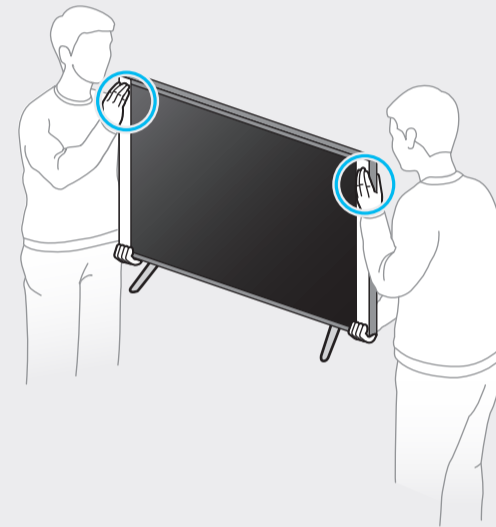

4

5

43"

50"-75"

6

43"

50"-75"

SAMSUNG

QUICK SETUP GUIDE

Scan this QR code with your smart phone to see helpful videos.