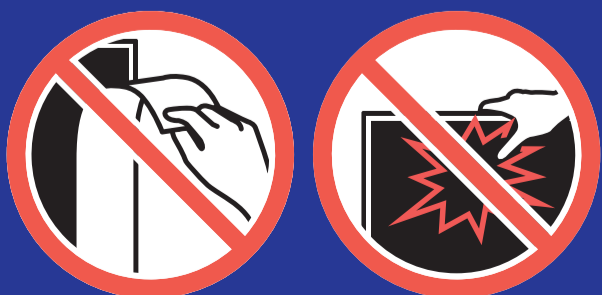

QUICK SETUP GUIDE

Scan this QR code with your smart phone to see helpful videos.

43"
-
50"