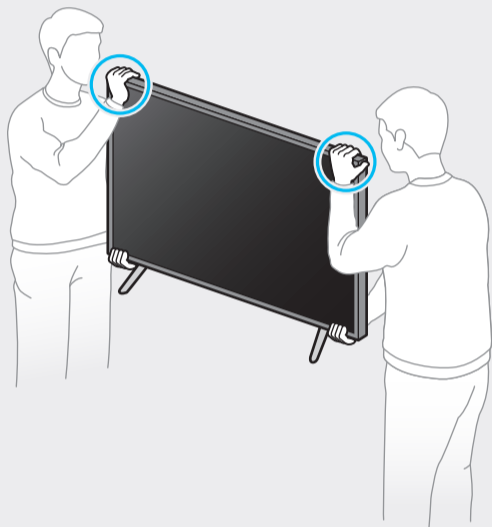

4

5

43"

50"-75"

6

43"

50"-75"

SAMSUNG

QUICK SETUP GUIDE

Scan this QR code with your smart phone to see helpful videos.