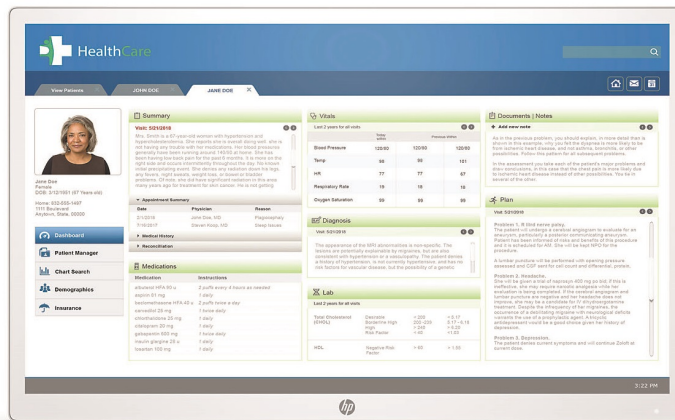

HP Healthcare Edition HC271p Clinical Review Monitor

Give your clinicians a security-enhanced display optimized for patient rooms, nurses stations, medical carts, and public areas with the HP Healthcare Edition HC271p. It has an integrated privacy filter and is built for easy, repeatable sanitization.

Promote patient safety

- Be ready for the next patient or user with a display and optional stand² that are sanitizable with germicidal wipes.¹ The display is IEC 60601-1-2: 2014 compliant³ for use near patients and staff and the front is IP 32⁴ rated against water ingress.

For your eyes only

- Support HIPAA regulations and protect confidential data with our first 27-inch diagonal clinical review display with an integrated privacy filter. It deters visual hacks by ensuring that you're the only one with a direct view of your screen.

Create an efficient workspace for high-traffic areas

- Attach⁵ select HP PCs behind the display for a compact, integrated solution that's perfect for medical carts or busy and shared spaces like nurses or charting stations. Mount⁶ on a wall or arm with the VESA pattern.